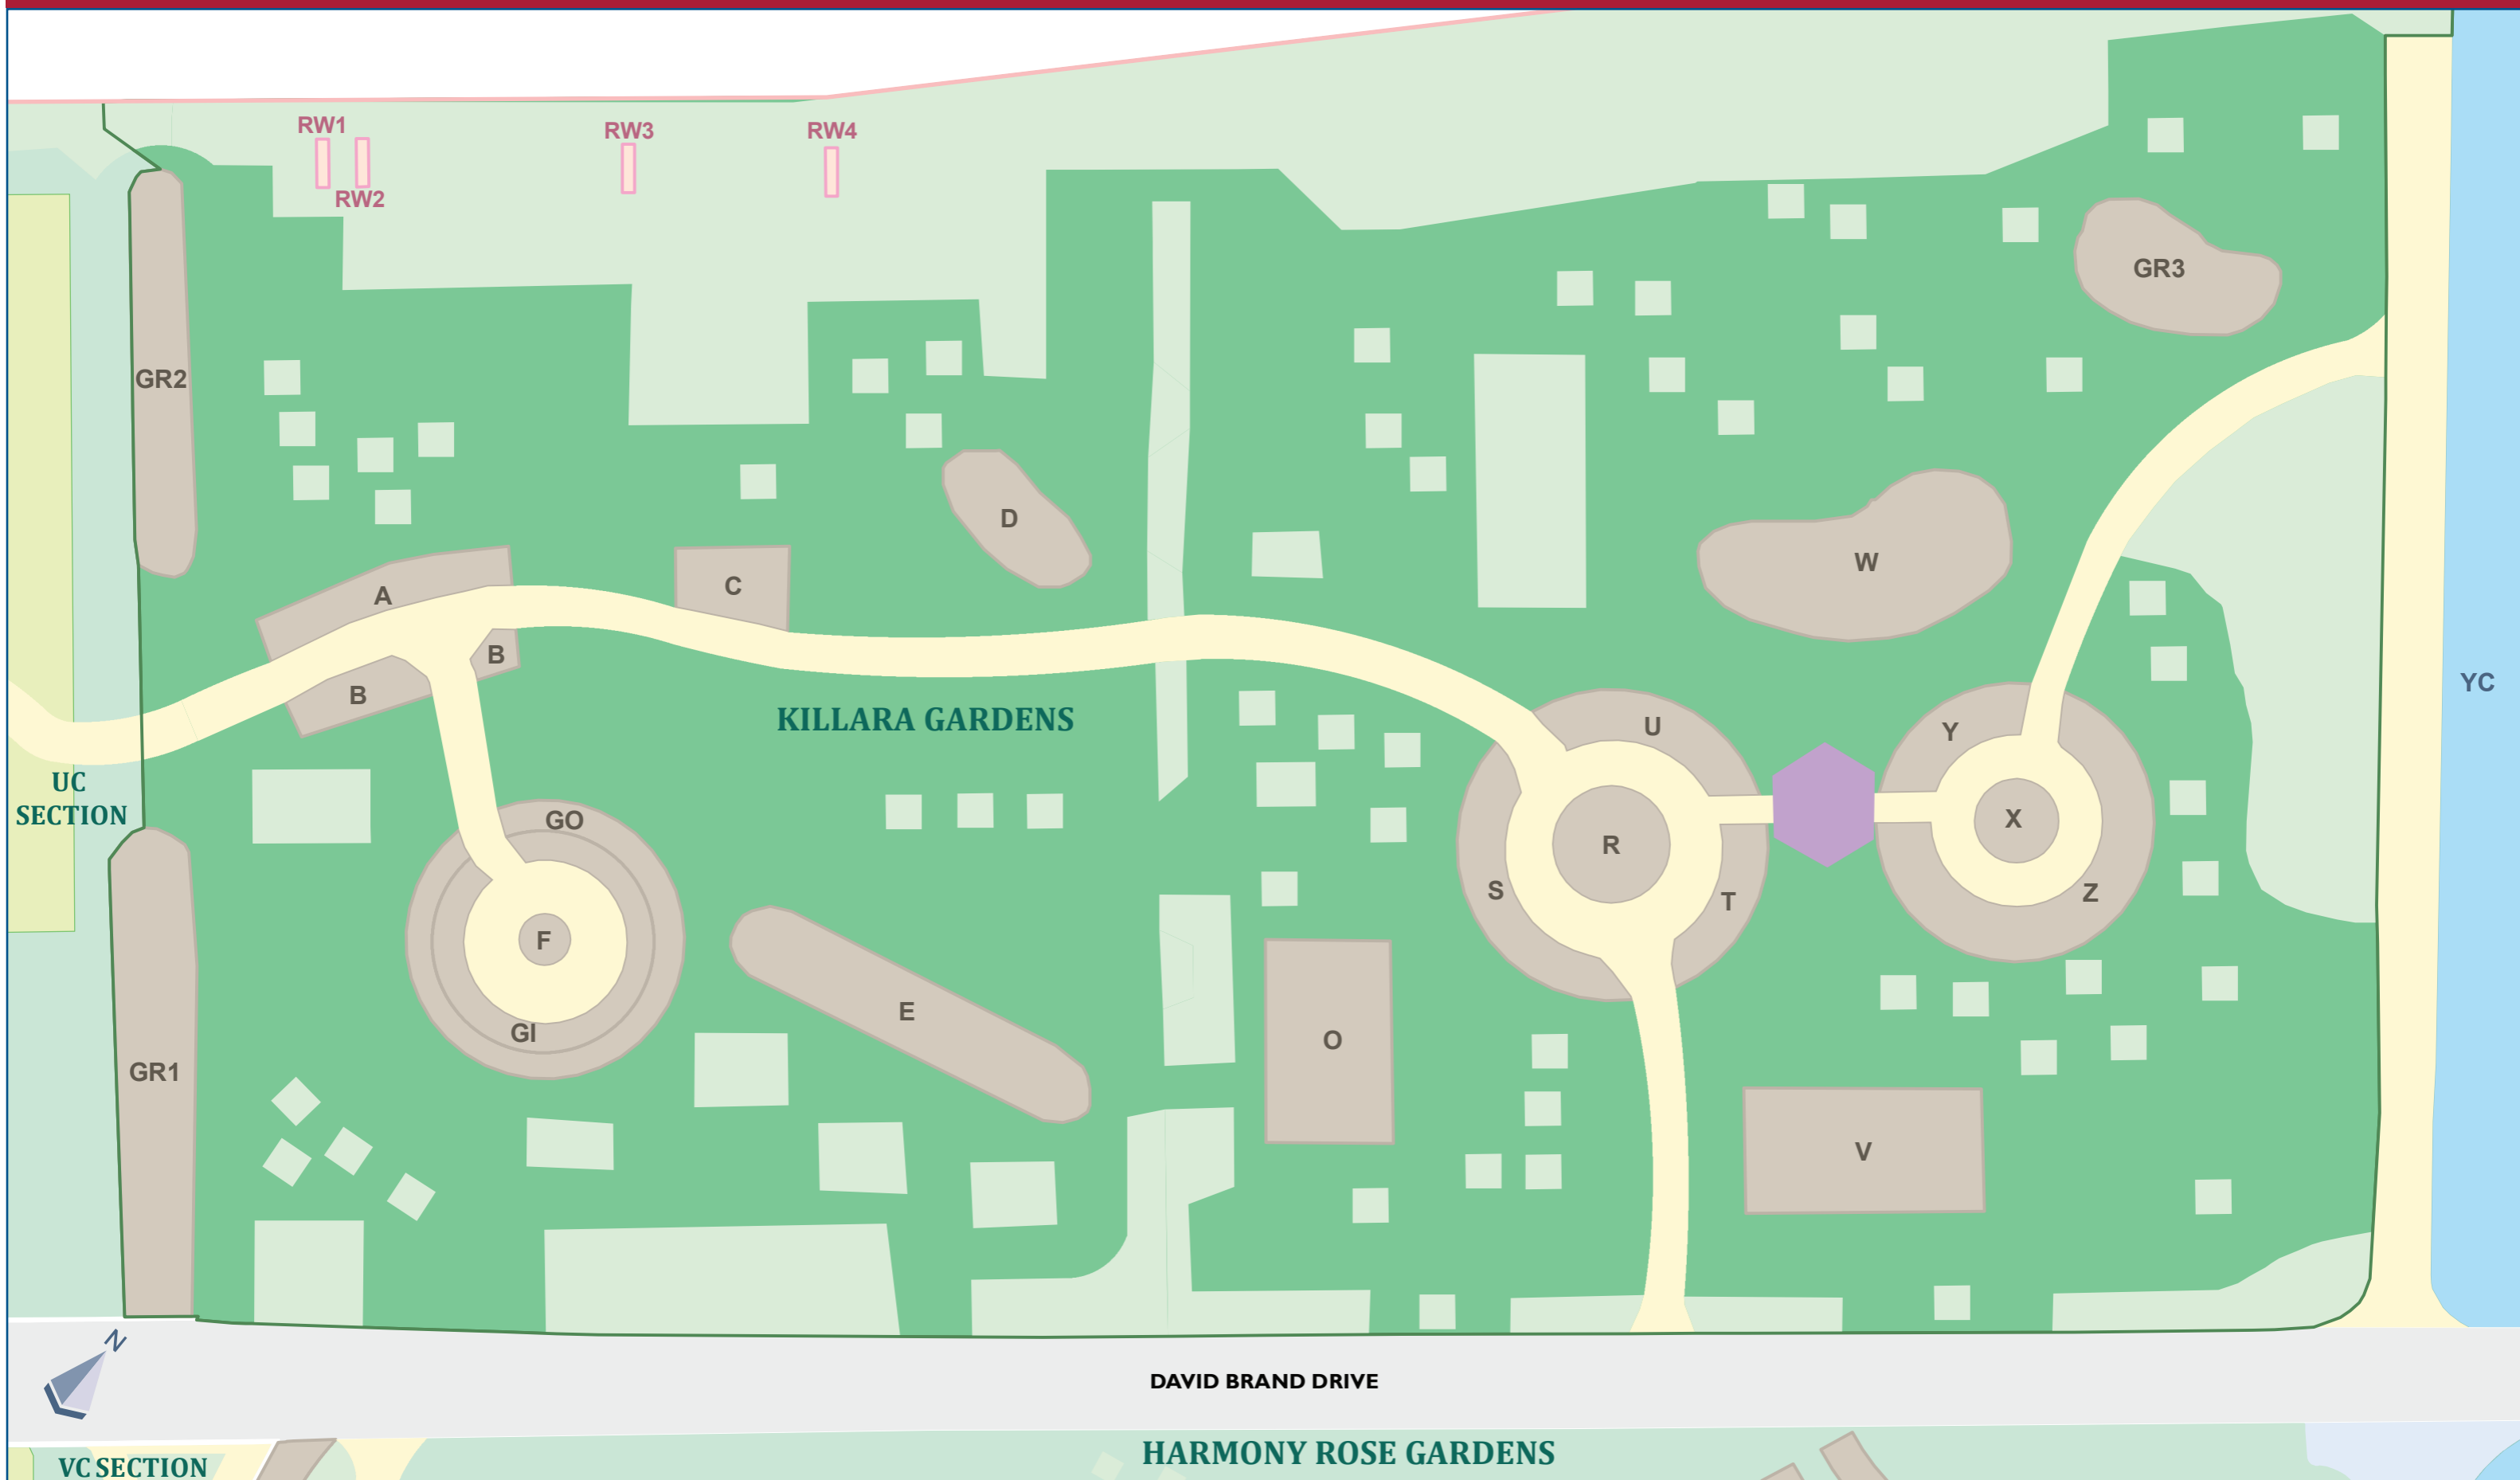

# KARRAKATTA CEMETERY

## MAP 2

### KILLARA GARDENS

#### MAP SYMBOLS

Garden

Memorial Wall

METROPOLITAN  
CEMETERIES BOARD

Police: 131 444