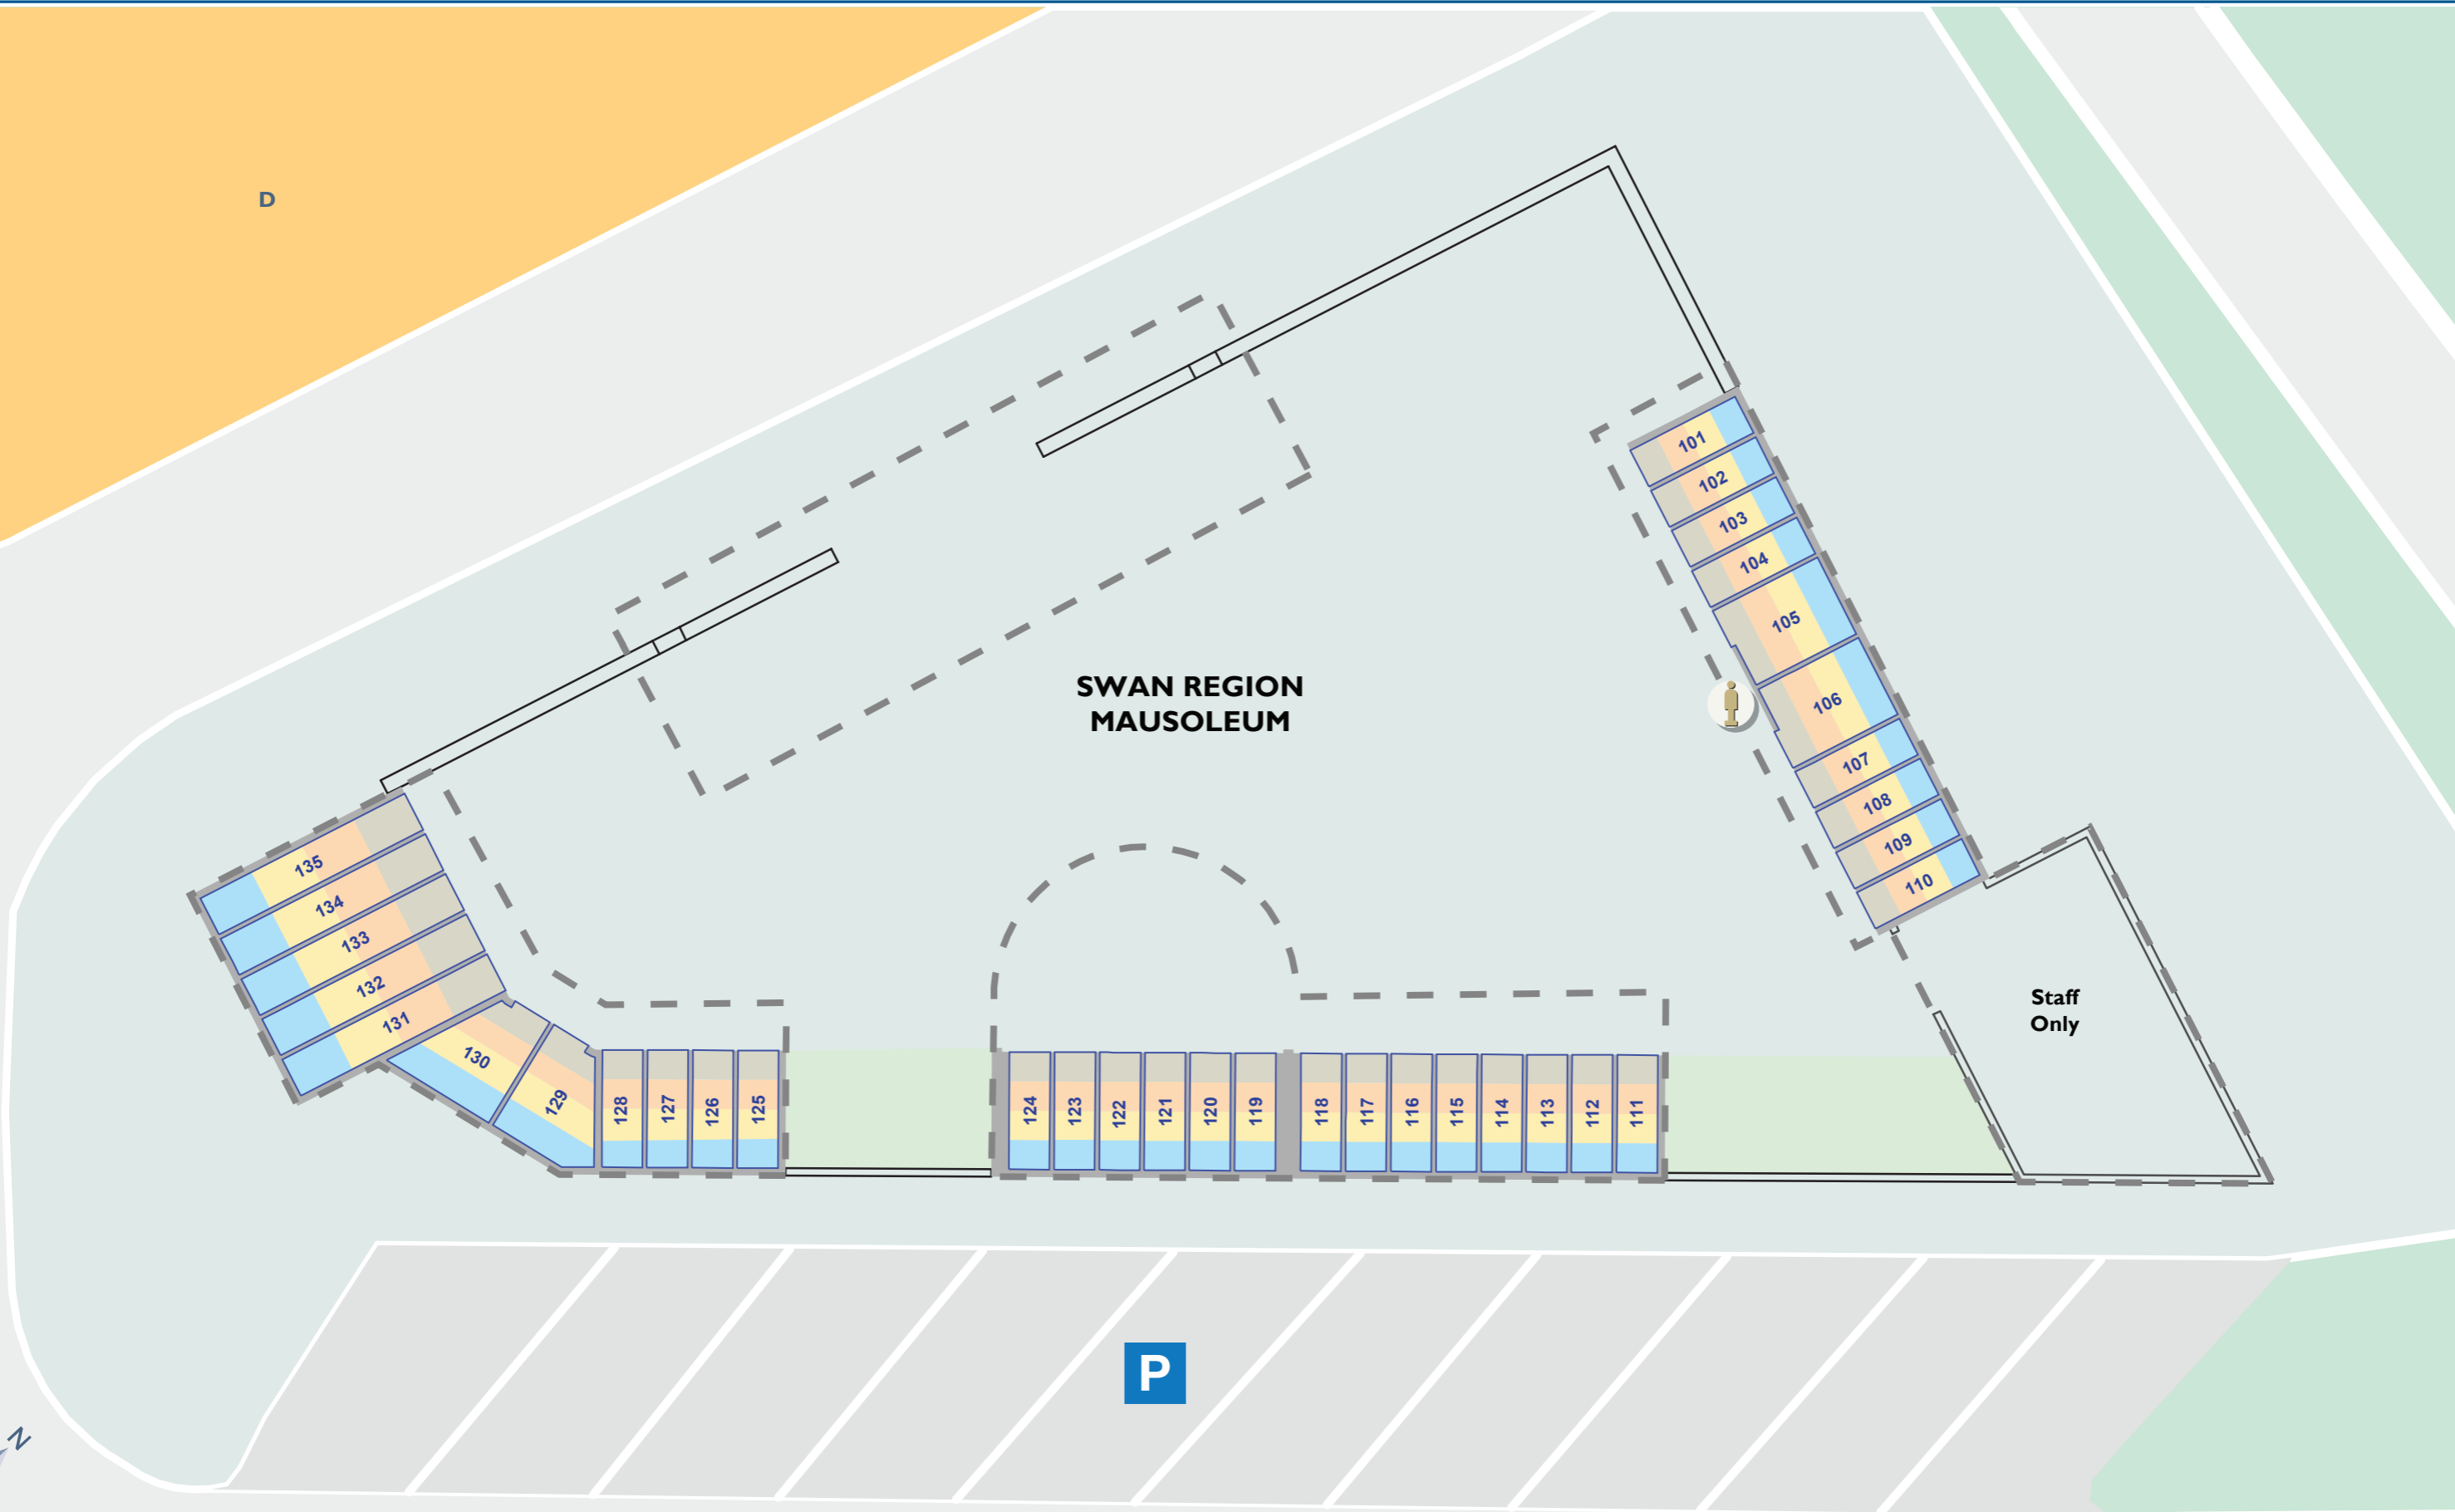

# GUILDFORD CEMETERY

MAP 3

## SWAN REGION MAUSOLEUM

### CRYPT LAYOUT

<b>D</b>	HEAVEN LEVEL	-	Top Crypt
<b>C</b>	EYE LEVEL	-	2nd Top Crypt
<b>B</b>	HEART LEVEL	-	2nd Bottom Crypt
<b>A</b>	PRAYER LEVEL	-	Bottom Crypt

METROPOLITAN CEMETERIES BOARD

Police: 131 444