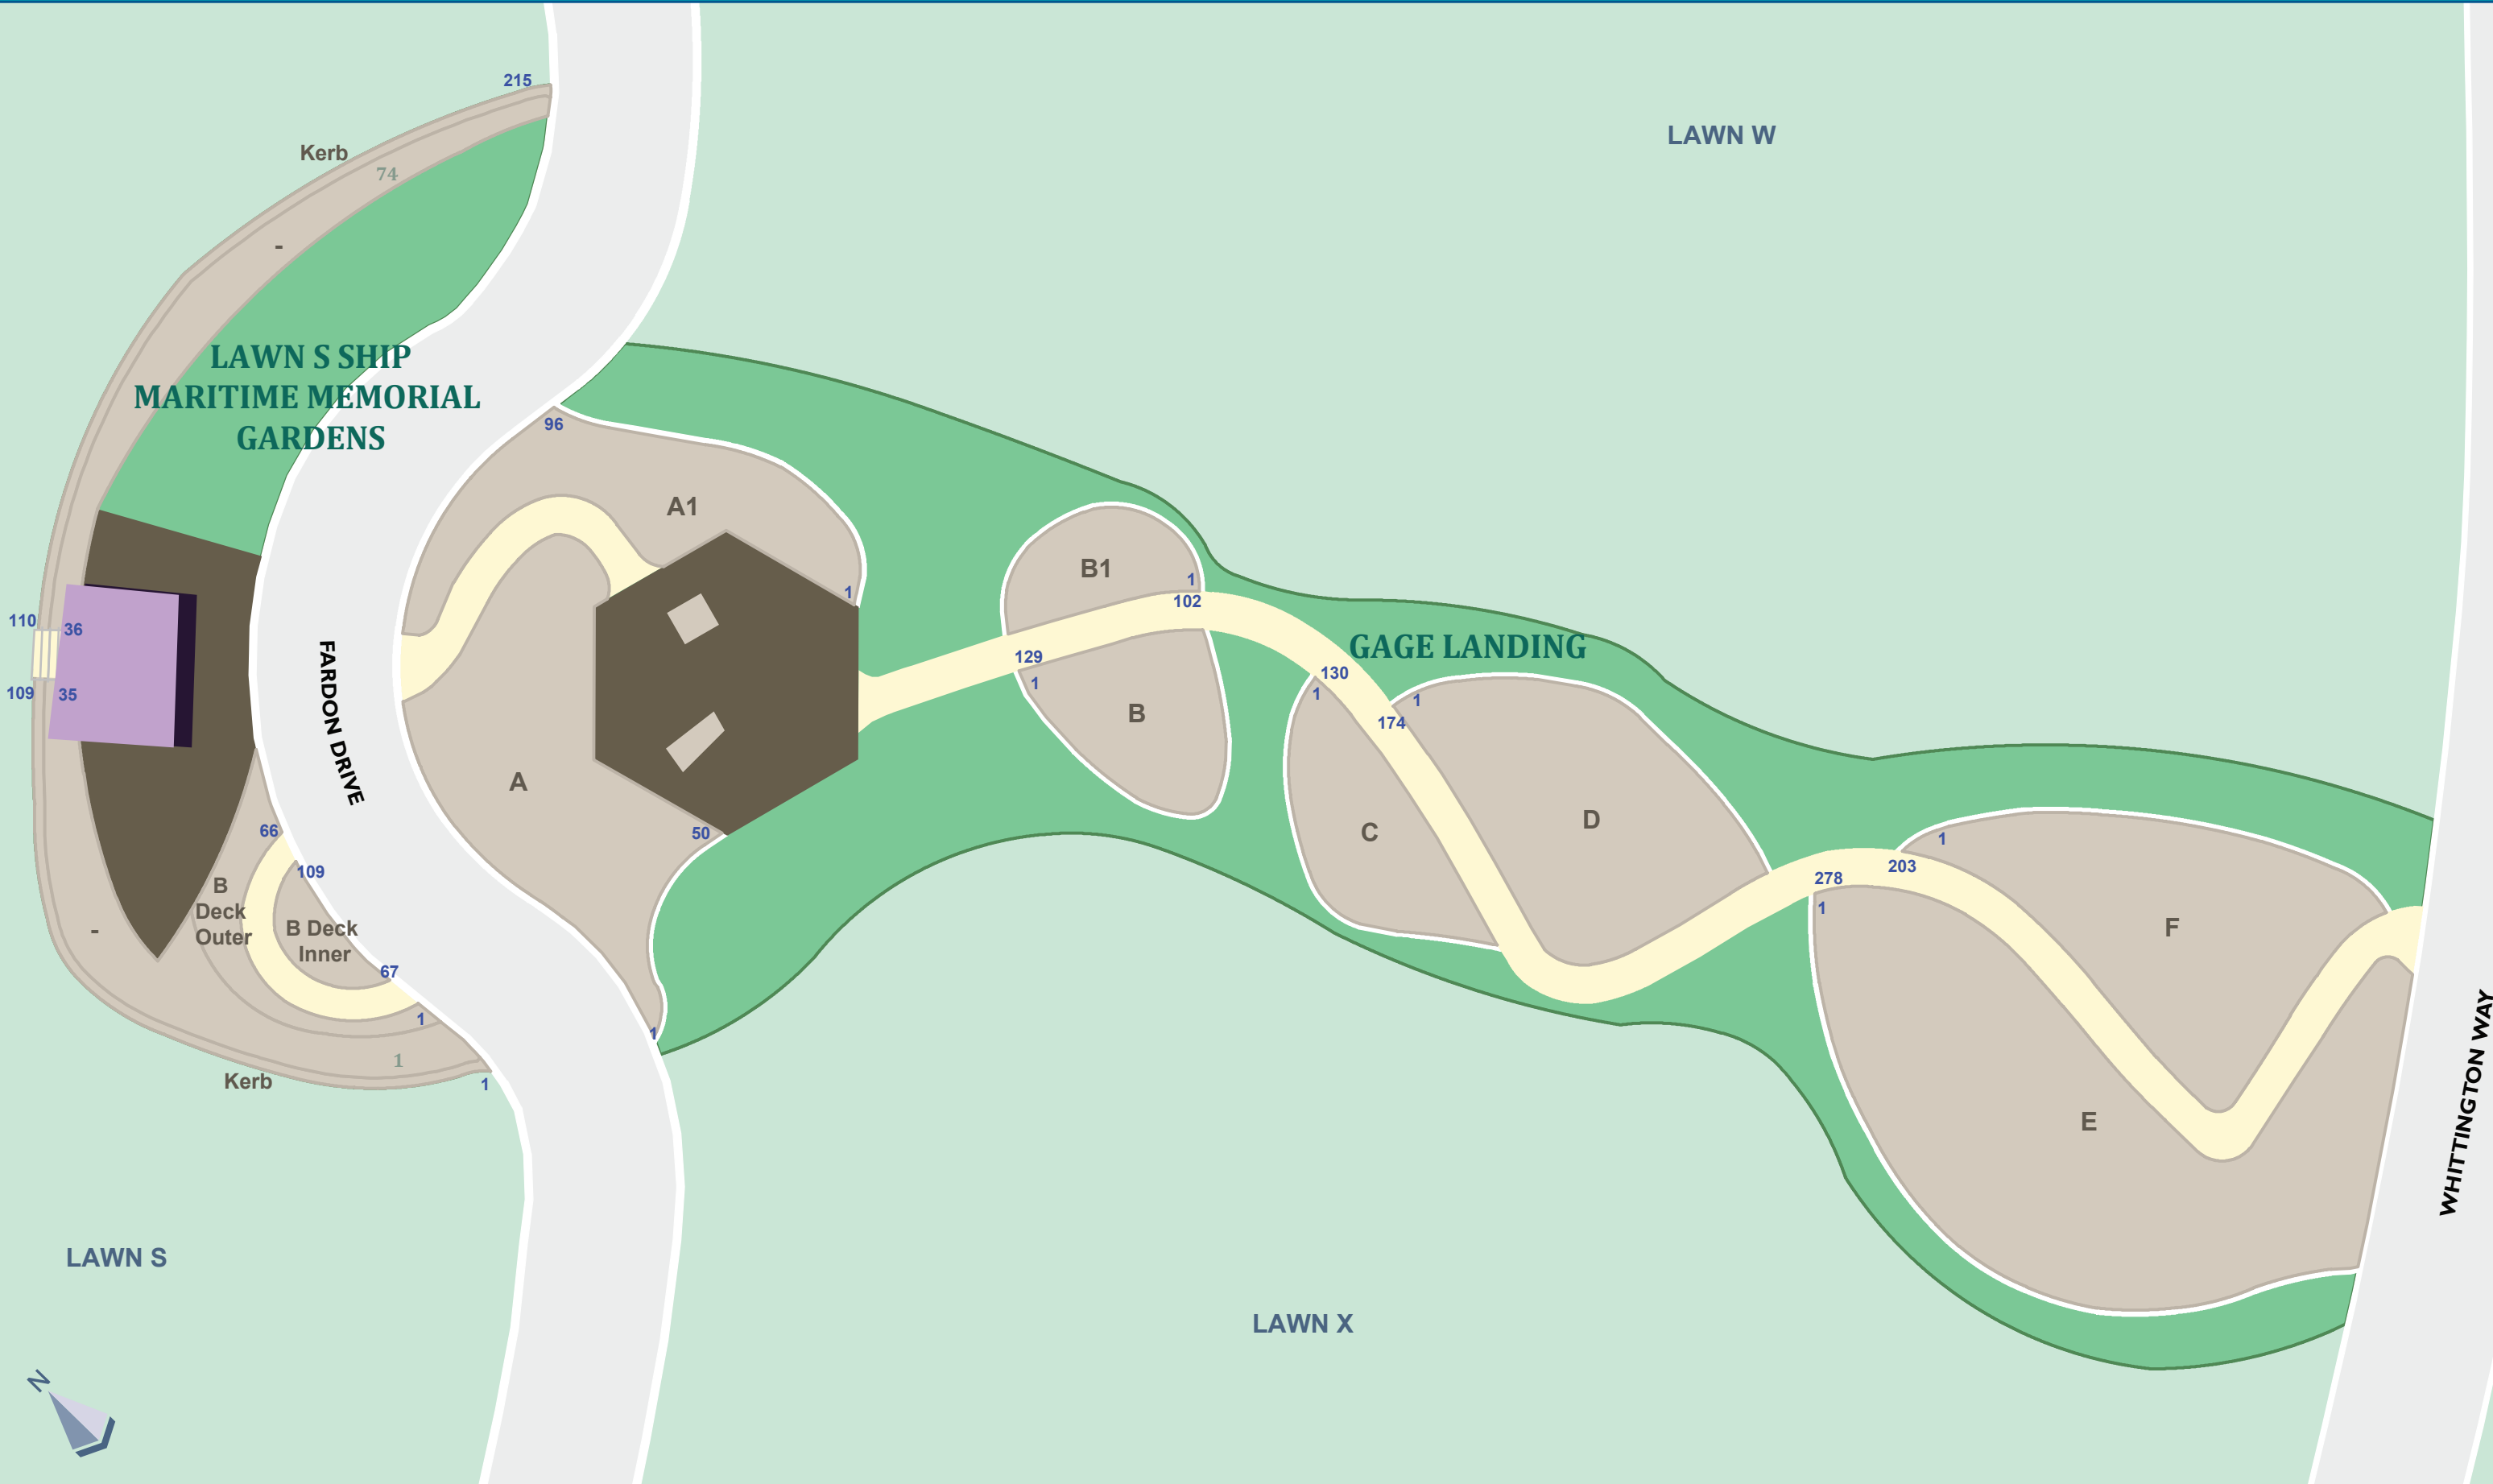

FREMANTLE CEMETERY

MAP 7

**MARITIME MEMORIAL
GAGE LANDING**

MAP SYMBOLS

Garden

Rock Number

Plaque Number

METROPOLITAN
CEMETERIES BOARD

Police: 131 444