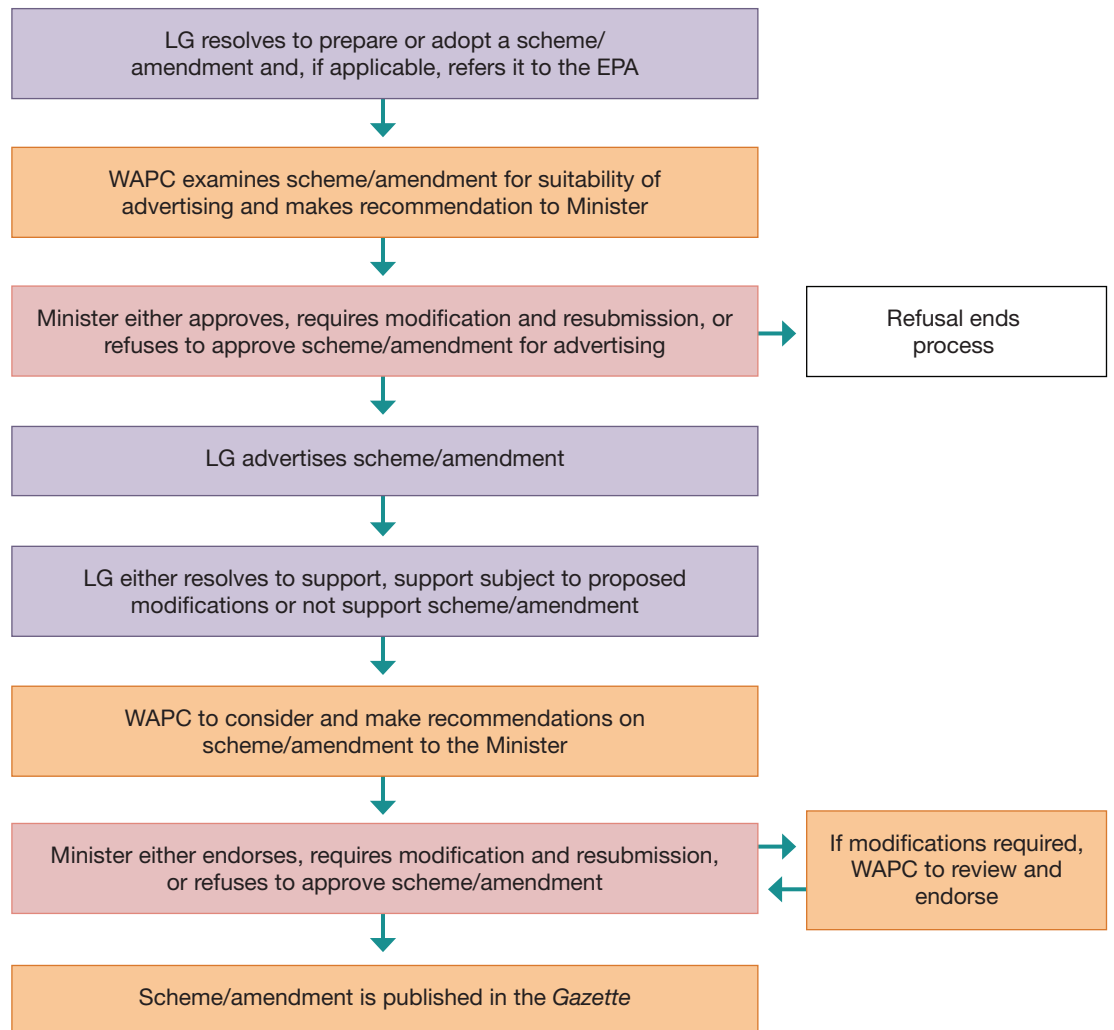

# NEW – Overview of planning schemes and amendments process

(refer to specific process flowcharts for a new local planning scheme or a complex, standard or basic amendment)

## Legend

- Local government
- WAPC
- Minister

# Simplified process for **complex and standard amendments** to local planning schemes flowchart

**Legend**

- Local government
- WAPC
- Minister
- EPA

# Simplified preparation or adoption of a new local planning scheme flowchart