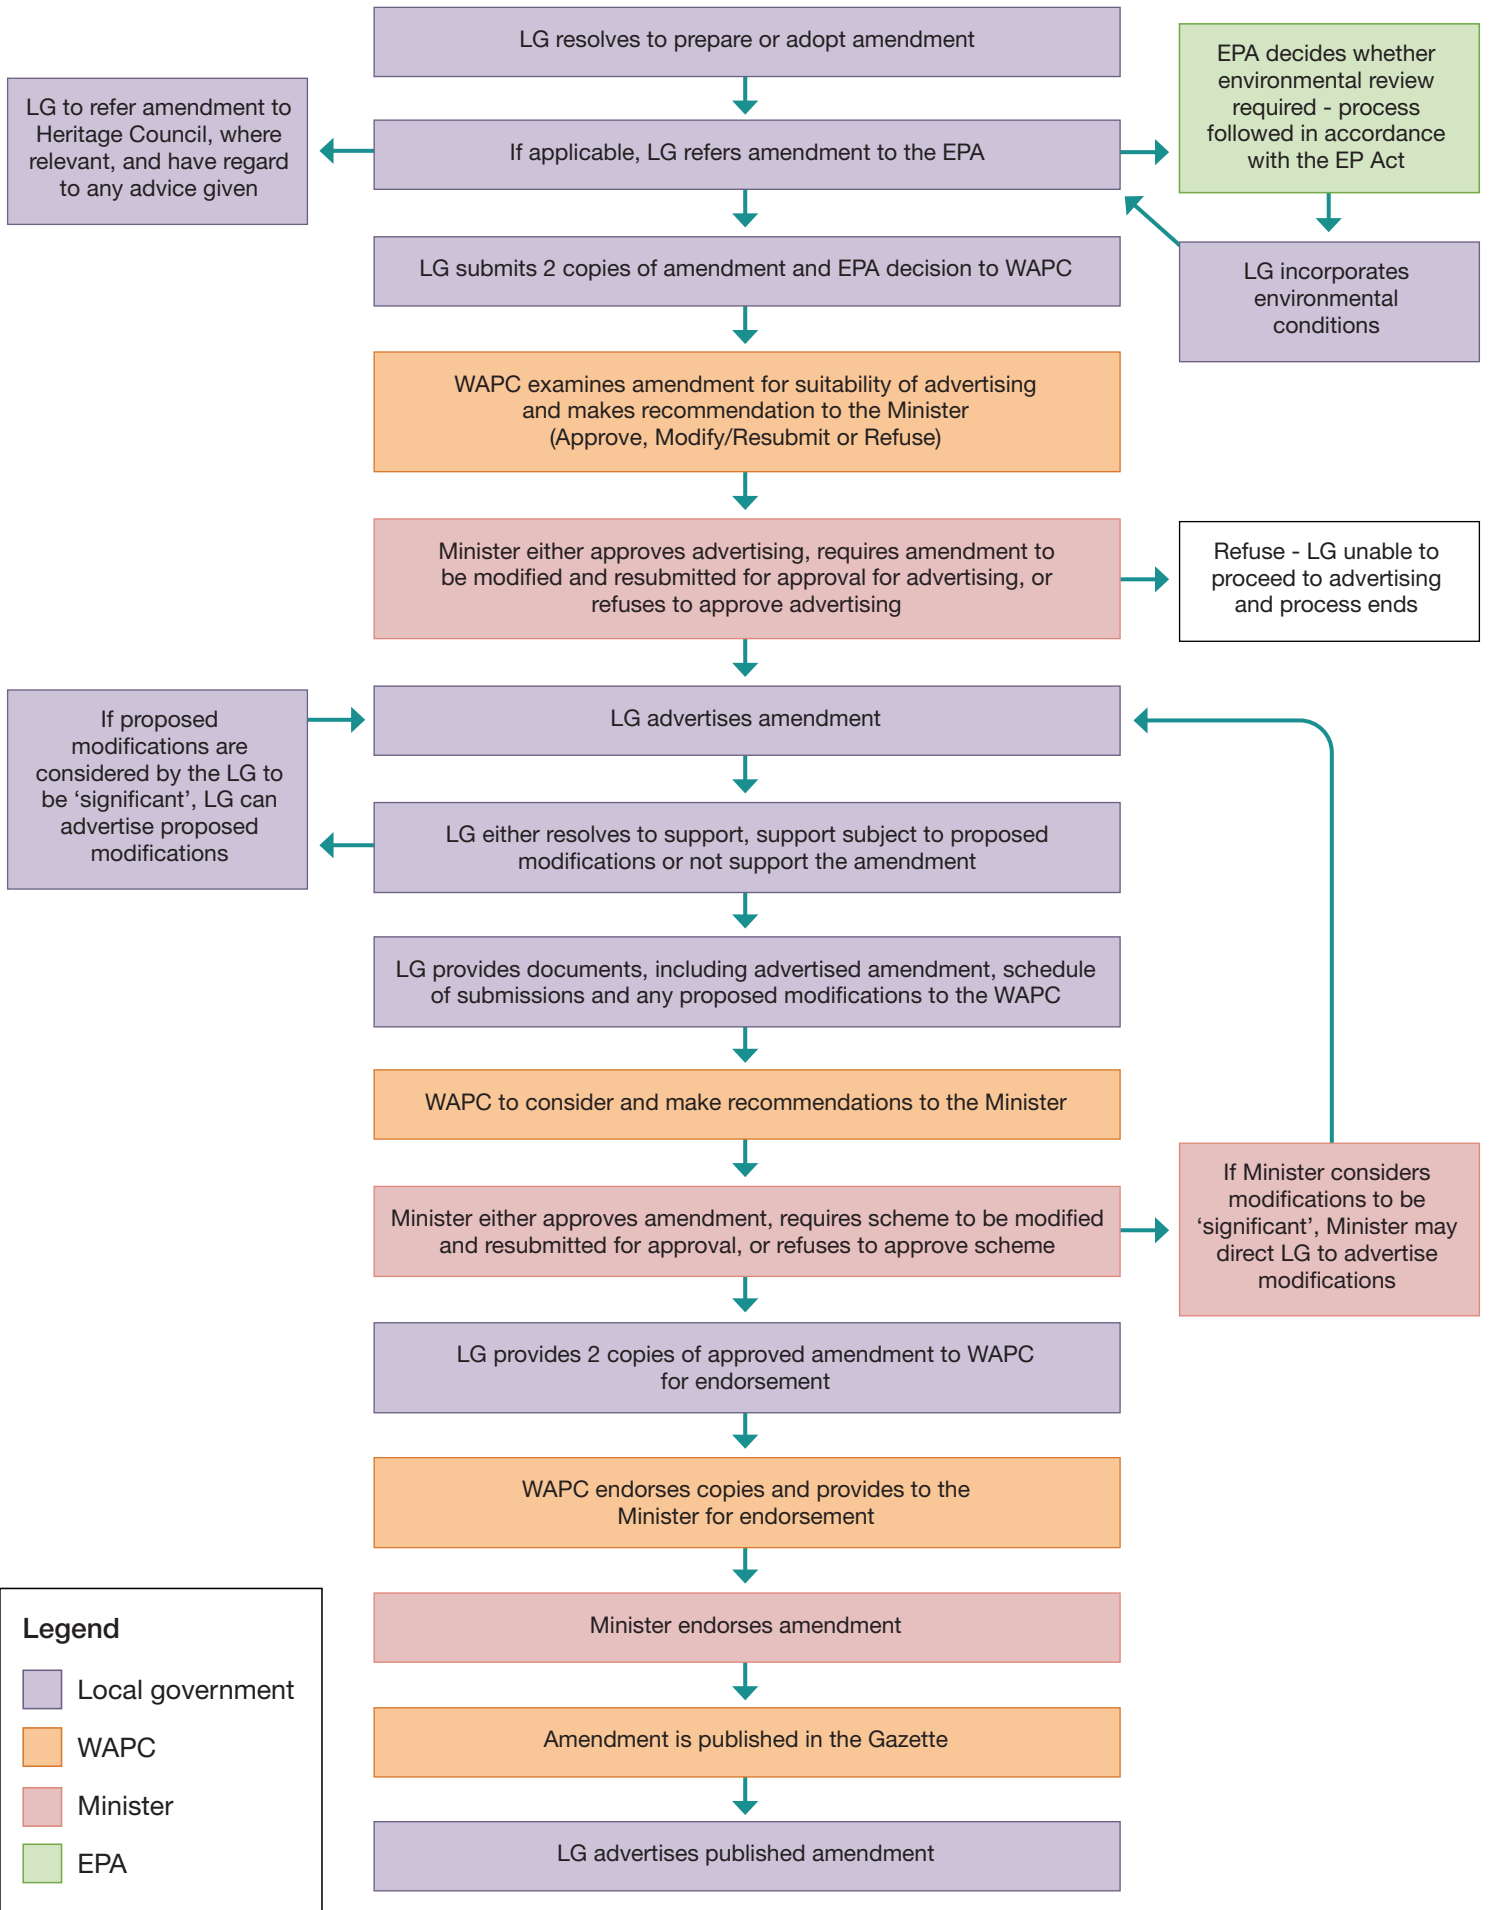

# NEW – Overview of planning schemes and amendments process

(refer to specific process flowcharts for a new local planning scheme or a complex, standard or basic amendment)

## Legend

- Local government
- WAPC
- Minister

# Simplified process for **complex and standard amendments** to local planning schemes flowchart

**Legend**

- Local government
- WAPC
- Minister
- EPA

# Simplified preparation or adoption of a new local planning scheme flowchart