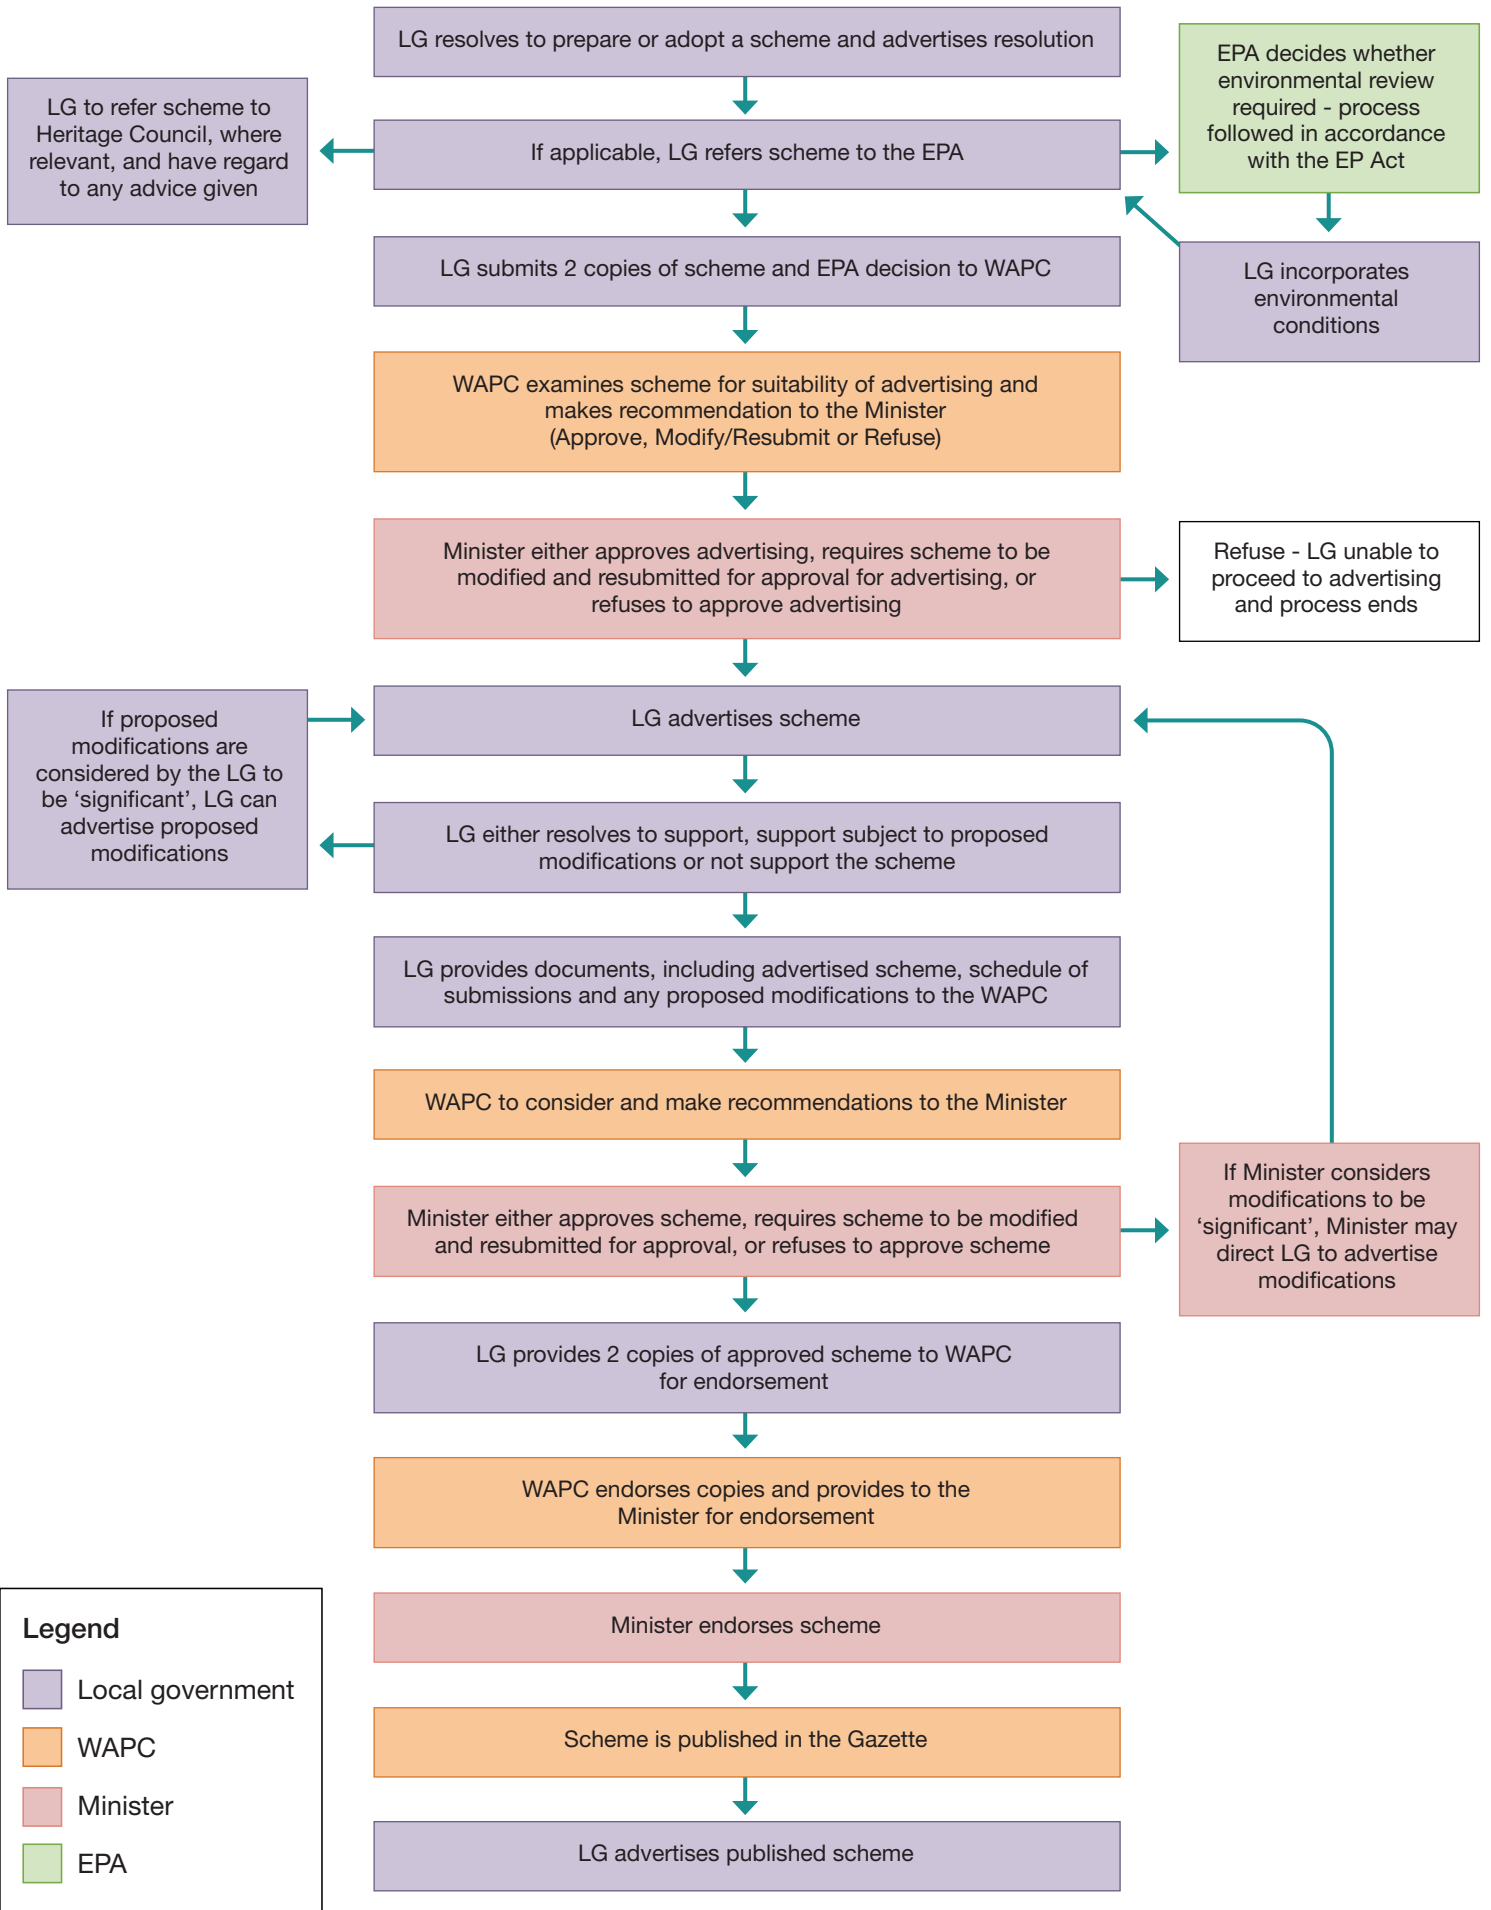

# NEW – Overview of planning schemes and amendments process

(refer to specific process flowcharts for a new local planning scheme or a complex, standard or basic amendment)

## Legend

- Local government
- WAPC
- Minister

# Simplified process for **complex and standard amendments** to local planning schemes flowchart

**Legend**

- Local government
- WAPC
- Minister
- EPA

# Simplified preparation or adoption of a new local planning scheme flowchart