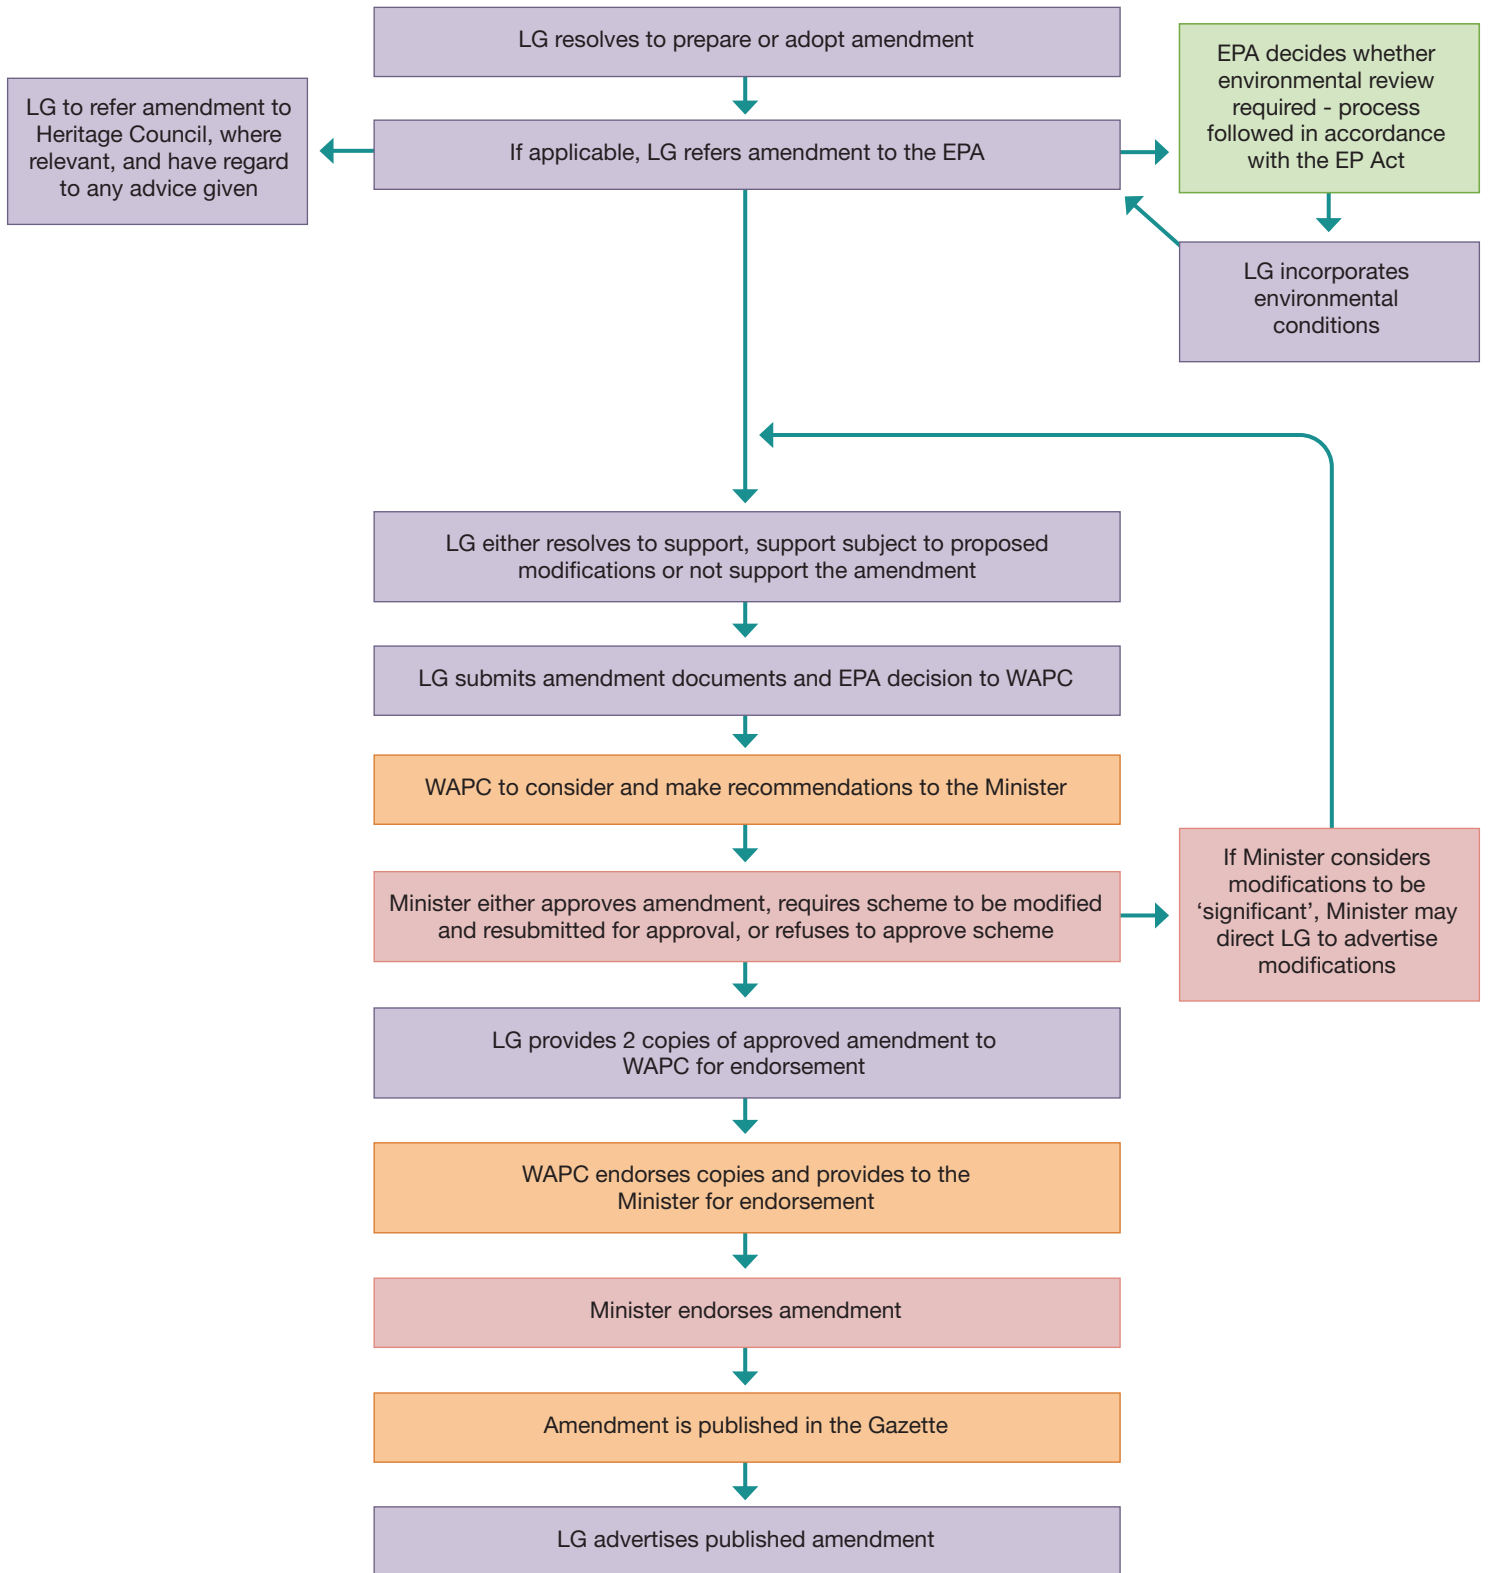

## Legend

- Local government
- WAPC
- Minister

# Simplified process for **complex and standard amendments** to local planning schemes flowchart

**Legend**

- Local government
- WAPC
- Minister
- EPA

# Simplified preparation or adoption of a new local planning scheme flowchart

# Simplified process for **basic amendments** to local planning schemes flowchart

**Legend**

- Local government
- WAPC
- Minister
- EPA