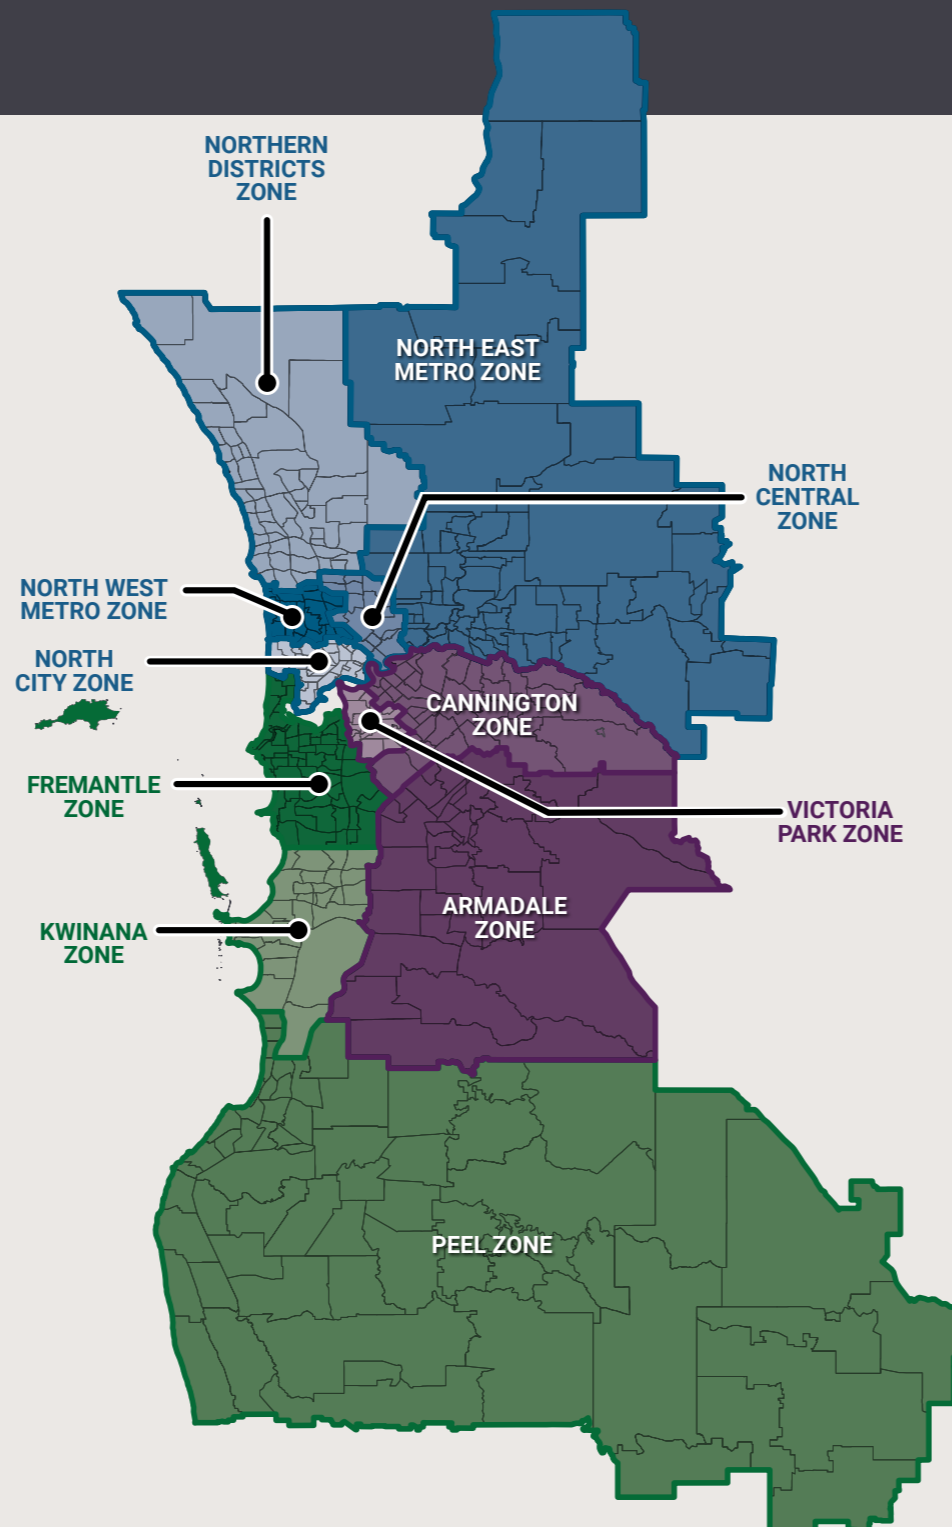

## Metropolitan Regions

Rental housing in the metropolitan area is divided into zones representing groups of adjoining suburbs. You must choose only one zone when you make an application.

The metropolitan regions map shows which suburbs are in each zone to assist you in selecting a zone; however, you are not able to apply for a specific suburb. You will be listed for the zone of your choice and, therefore, may be offered accommodation in any of the suburbs within that zone. If there is a need to be close to a particular suburb, you will be given the opportunity to explain why and to provide supporting documentation when completing the Application for rental housing form.

# Which zone is for you?

SD117 0523

# Metropolitan Regions

## REGION 1 ZONES

NORTHERN DISTRICTS ZONE	NORTH EAST METRO ZONE	NORTH WEST METRO ZONE	NORTH CITY ZONE
Ashby	Ashfield	Balcatta	Churchlands
Banksia Grove	Bassendean	Balga	Crawley
Beldon	Beechboro	Doubleview	Daglish
Butler	Bellevue	Hamersley	East Perth
Carramar	Bindoon	Innaloo	Glendalough
Clarkson	Caversham	Karrinyup	Highgate
Craigie	Eden Hill	Marangaroo	Jolimont
Currambine	Ellenbrook	North Beach	Joondanna
Darch	Greenmount	Osborne Park	Leederville
Duncraig	Guildford	Scarborough	Mount Hawthorn
Edgewater	Hazelmere	Stirling	Mount Lawley
Greenwood	Helena Valley	Tuart Hill	North Perth
Heathridge	Henley Brook	Warwick	Northbridge
Hillarys	Jane Brook	Westminster	Perth
Hocking	Kiara	Woodlands	Shenton Park
Jindalee	Koongamia	Yokine	Subiaco
Joondalup	Lockridge		Wembley
Kallaroo	Middle Swan		Wembley Downs
Kingsley	Midland		West Perth
Kinross	Midvale		West Leederville
Landsdale	Muchea		
Madeley	South Guildford		
Merriwa	Stoneville		
Mullaloo	Stratton		
Nowergup	Swan View		
Padbury	Viveash		
Pearsall	West Swan		
Quinns Rocks	Woodbridge		
Ridgewood			
Sinagra			
Tapping			
Two Rocks			
Wanneroo			
Woodvale			
Yanchep			