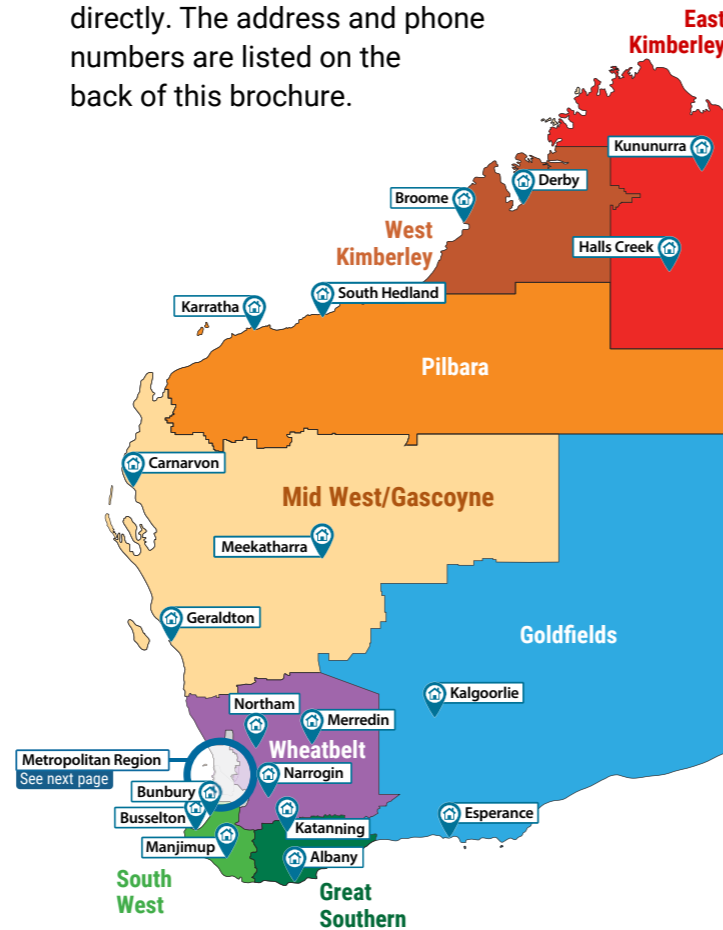

## Metropolitan Regions

Rental housing in the metropolitan area is divided into zones representing groups of adjoining suburbs. You must choose only one zone when you make an application.

The metropolitan regions map shows which suburbs are in each zone to assist you in selecting a zone; however, you are not able to apply for a specific suburb. You will be listed for the zone of your choice and, therefore, may be offered accommodation in any of the suburbs within that zone. If there is a need to be close to a particular suburb, you will be given the opportunity to explain why and to provide supporting documentation when completing the Application for rental housing form.

## Country Regions

Country areas are divided into the following regions – East Kimberley, West Kimberley, Pilbara, Wheatbelt, Great Southern, South West, Goldfields and Mid West/Gascoyne.

When applying for rental housing in the country regions, you must select a town within the region. If you want specific information about which towns in a region have rental accommodation and waiting times, please contact the appropriate regional office directly. The address and phone numbers are listed on the back of this brochure.