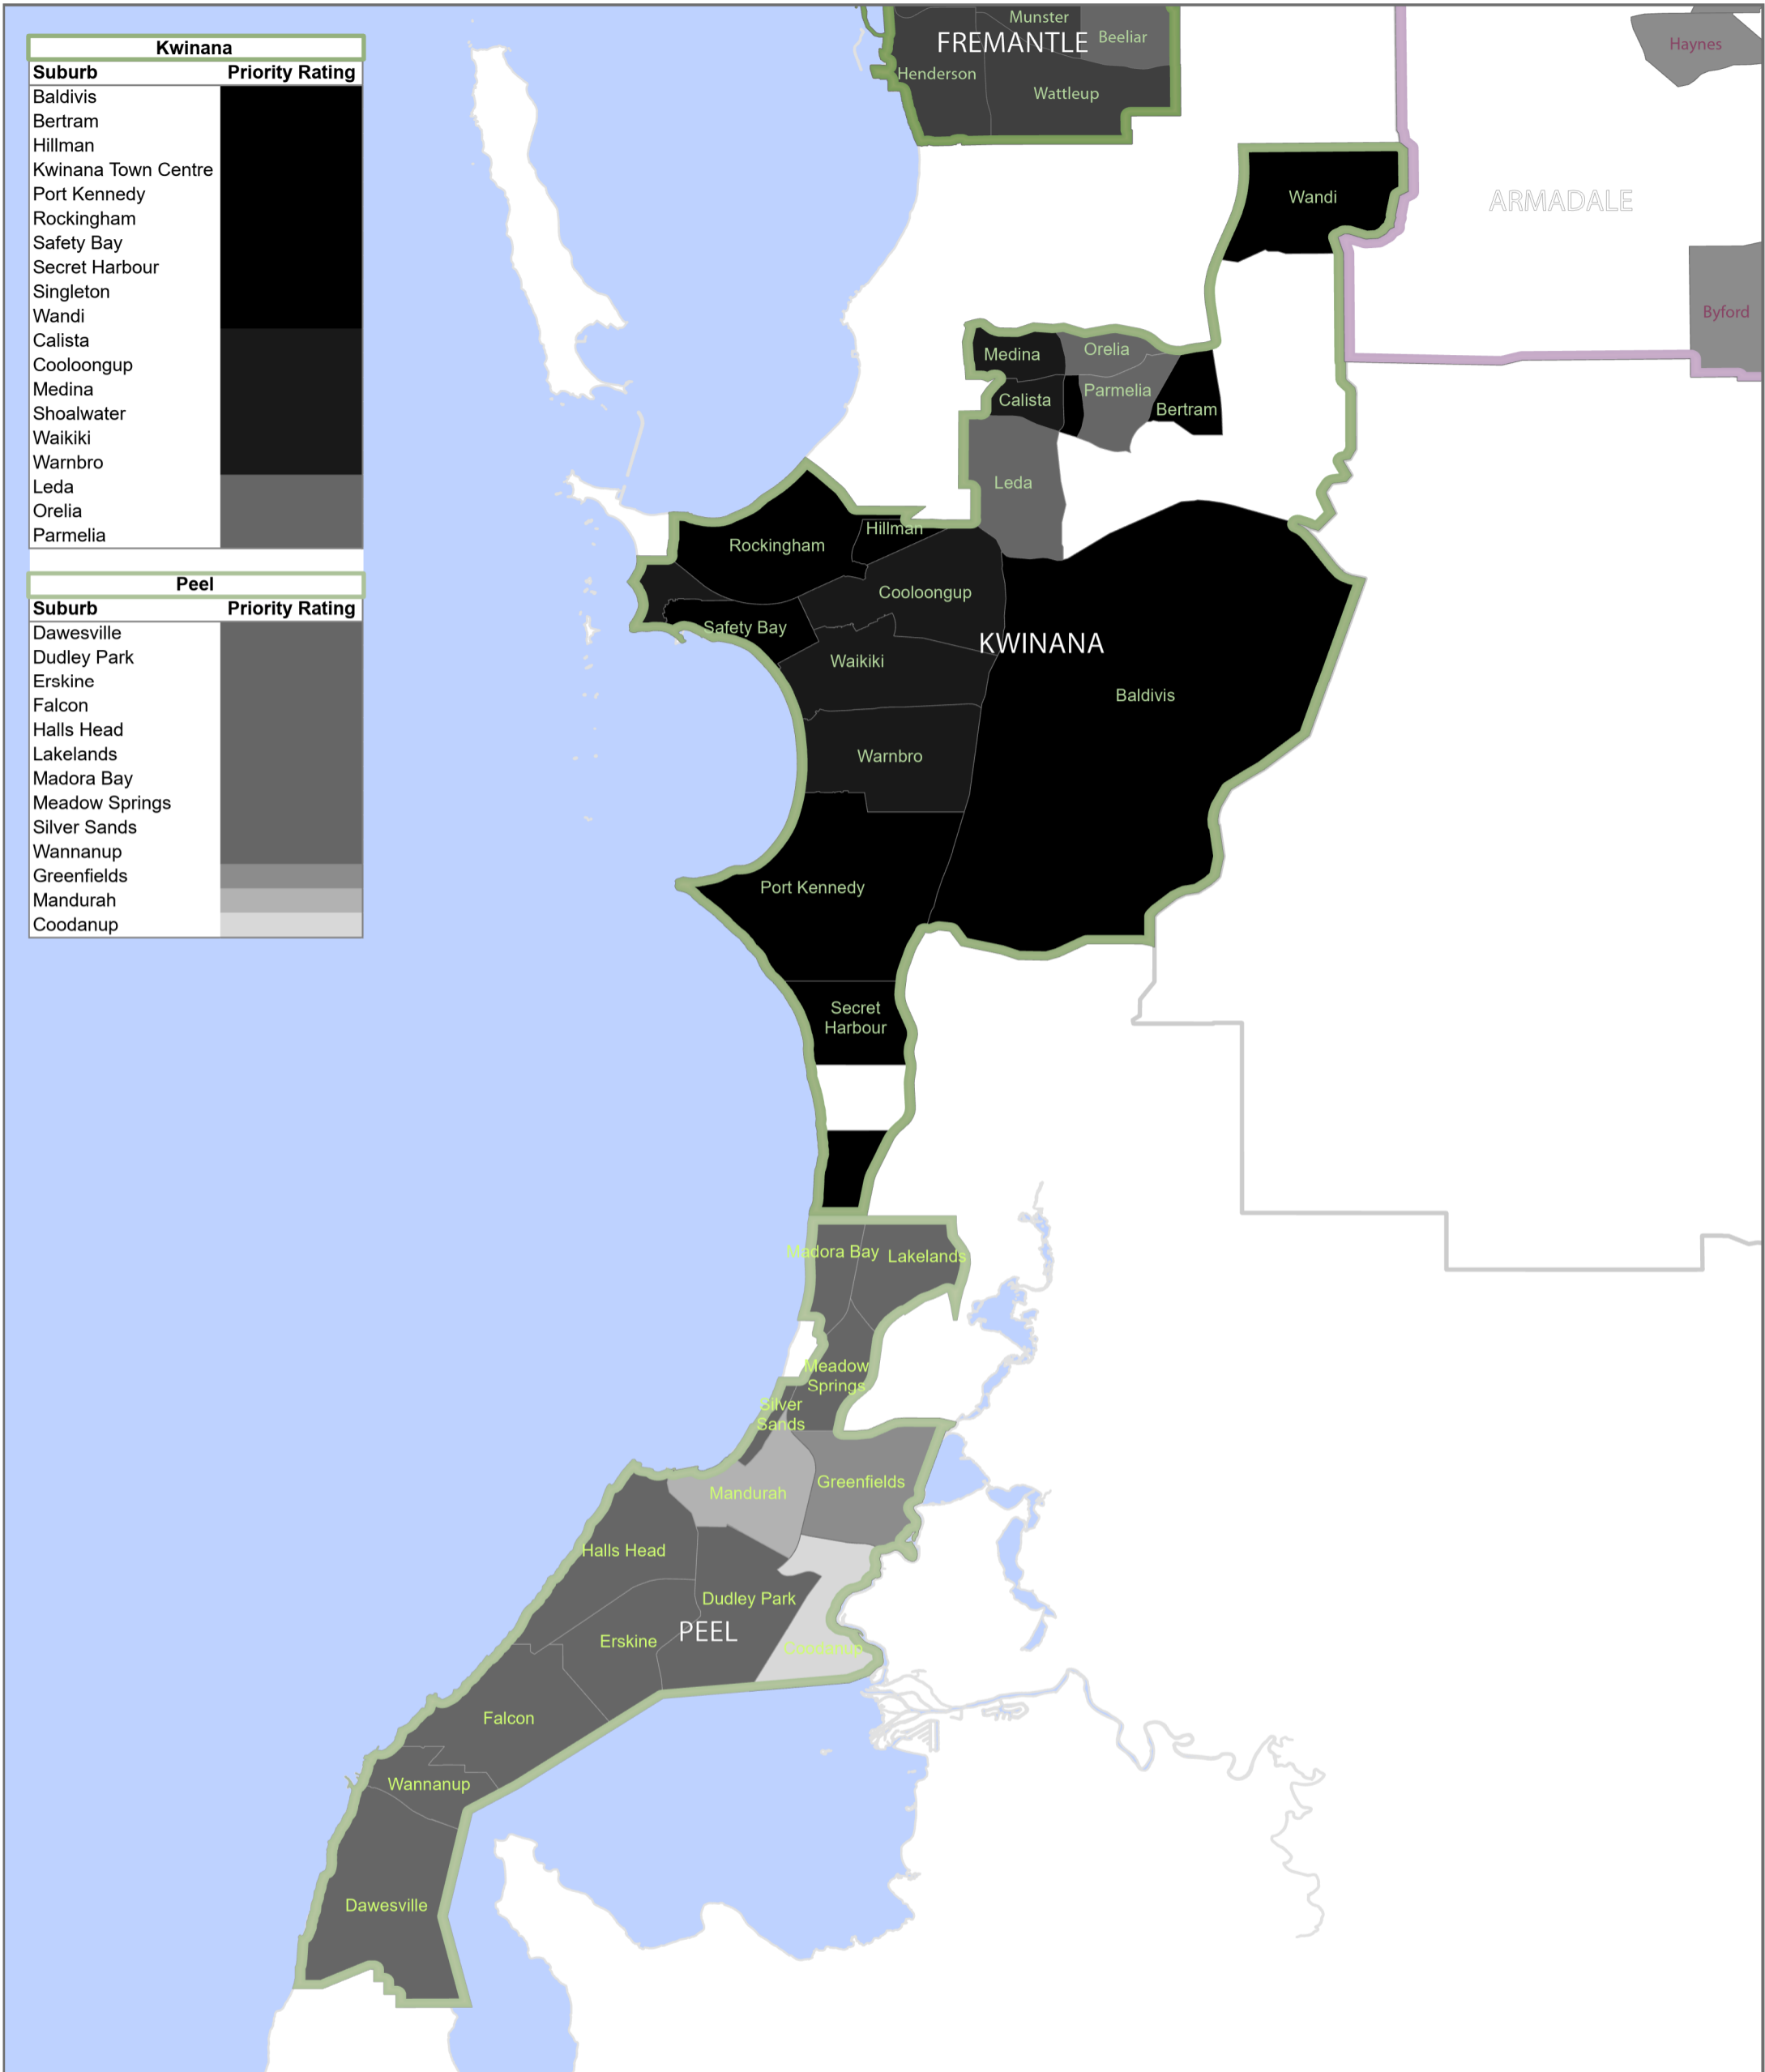

Kwinana	
Suburb	Priority Rating
Baldivis	
Bertram	
Hillman	
Kwinana Town Centre	
Port Kennedy	
Rockingham	
Safety Bay	
Secret Harbour	
Singleton	
Wandi	
Calista	
Cooloongup	
Medina	
Shoalwater	
Waikiki	
Warnbro	
Leda	
Orelia	
Parmelia	

Peel	
Suburb	Priority Rating
Dawesville	
Dudley Park	
Erskine	
Falcon	
Halls Head	
Lakelands	
Madora Bay	
Meadow Springs	
Silver Sands	
Wannanup	
Greenfields	
Mandurah	
Coodanup	

 **Department of Communities**

Every effort has been made to ensure this map is free of errors. The Department of Communities does not warrant the map or its features are fit for a particular use, and accepts no liability for any use of this map or reliance placed on it. Unauthorised use of this map may expose the user and provider of this map to legal risk.

This map incorporates data from several sources. The Department of Communities acknowledges these sources:

- Department of Communities Preference Zones
- Region Boundaries
- Landgate Coastline
- Suburbs