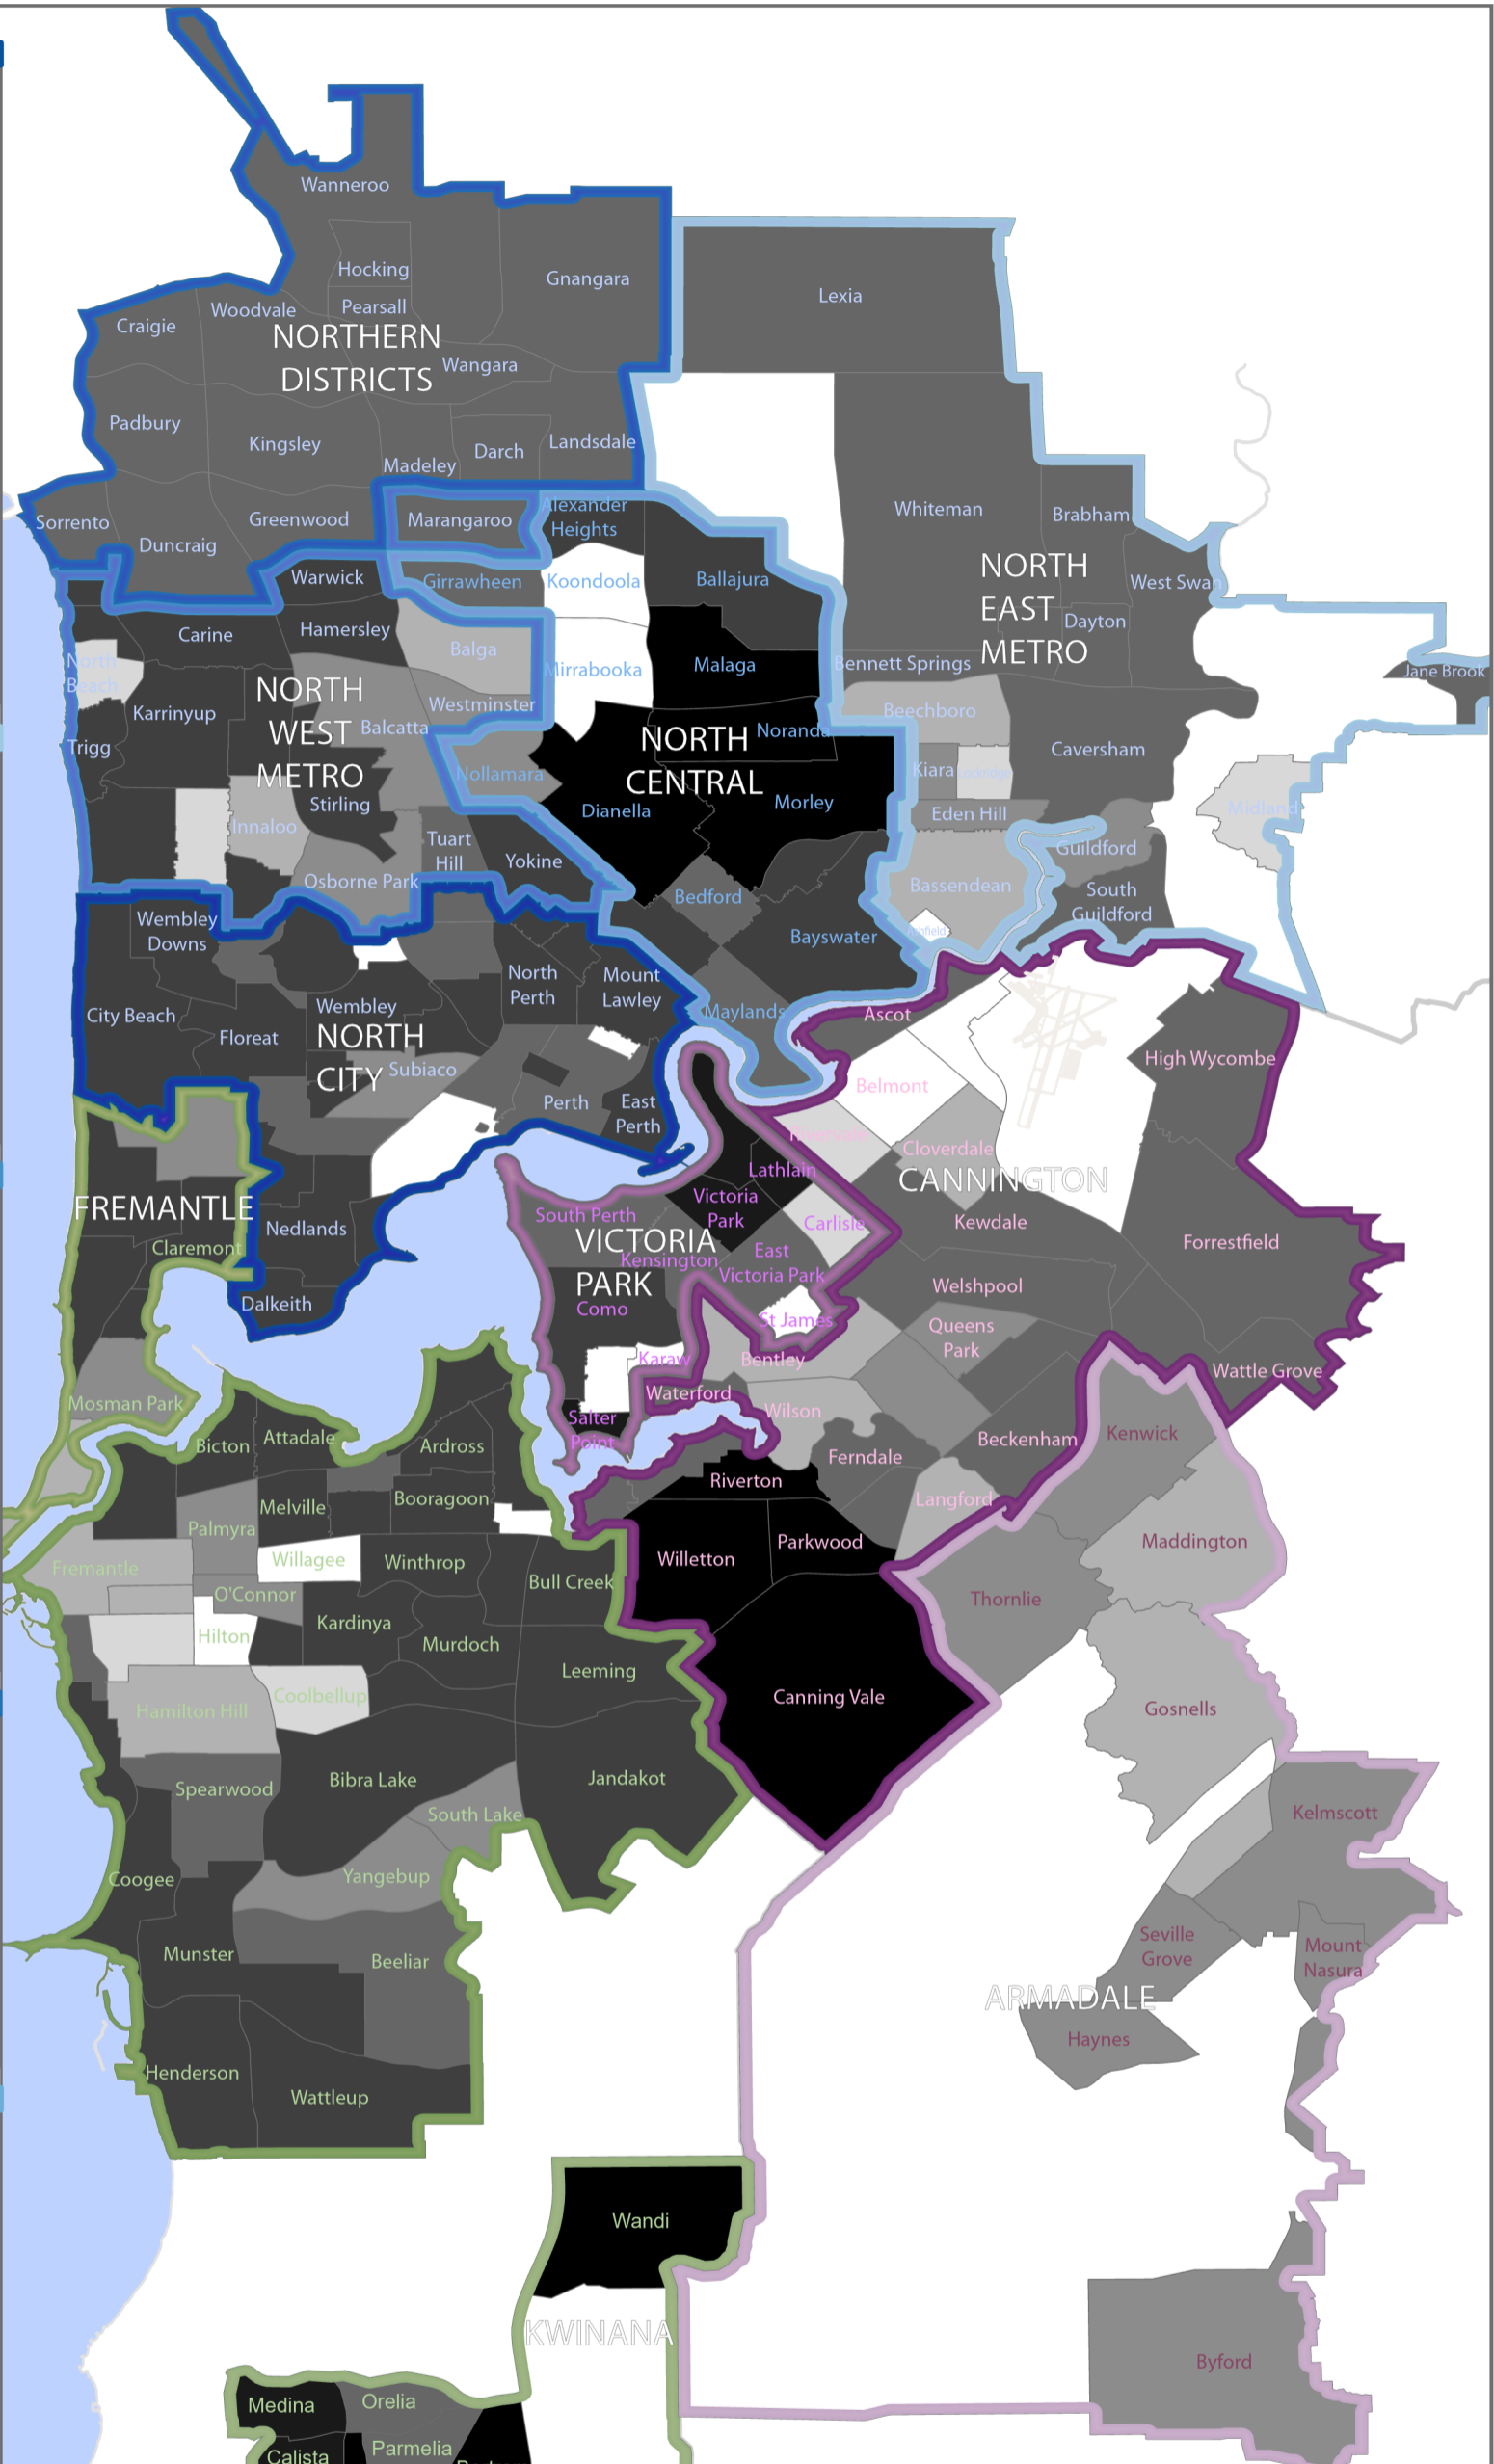

Suburb	Priority Rating
Carine	
Gwelup	
Hamersley	
Karrinyup	
Marmion	
Scarborough	
Stirling	
Trigg	
Warwick	
Watermans Bay	
Woodlands	
Yokine	
Marangaroo	
Tuart Hill	
Balcatta	
Osborne Park	
Westminster	
Balga	
Innaloo	
Doubleview	
North Beach	

Suburb	Priority Rating
Craigie	
Darch	
Duncraig	
Gnangara	
Greenwood	
Hocking	
Kingsley	
Landsdale	
Madeley	
Padbury	
Pearsall	
Sorrento	
Wangara	
Wanneroo	
Woodvale	

Suburb	Priority Rating
Craigie	
Darch	
Duncraig	
Gnangara	
Greenwood	
Hocking	
Kingsley	
Landsdale	
Madeley	
Padbury	
Pearsall	
Sorrento	
Wangara	
Wanneroo	
Woodvale	

Suburb	Priority Rating
Dianella	
Malaga	
Morley	
Noranda	
Alexander Heights	
Ballajura	
Bayswater	
Embleton	
Inglewood	
Bedford	
Girrawheen	
Maylands	
Nollamara	
Koondoola	
Mirrabooka	

Suburb	Priority Rating
Dianella	
Malaga	
Morley	
Noranda	
Alexander Heights	
Ballajura	
Bayswater	
Embleton	
Inglewood	
Bedford	
Girrawheen	
Maylands	
Nollamara	
Koondoola	
Mirrabooka	

Suburb	Priority Rating
Wandi	

Suburb	Priority Rating
Wandi