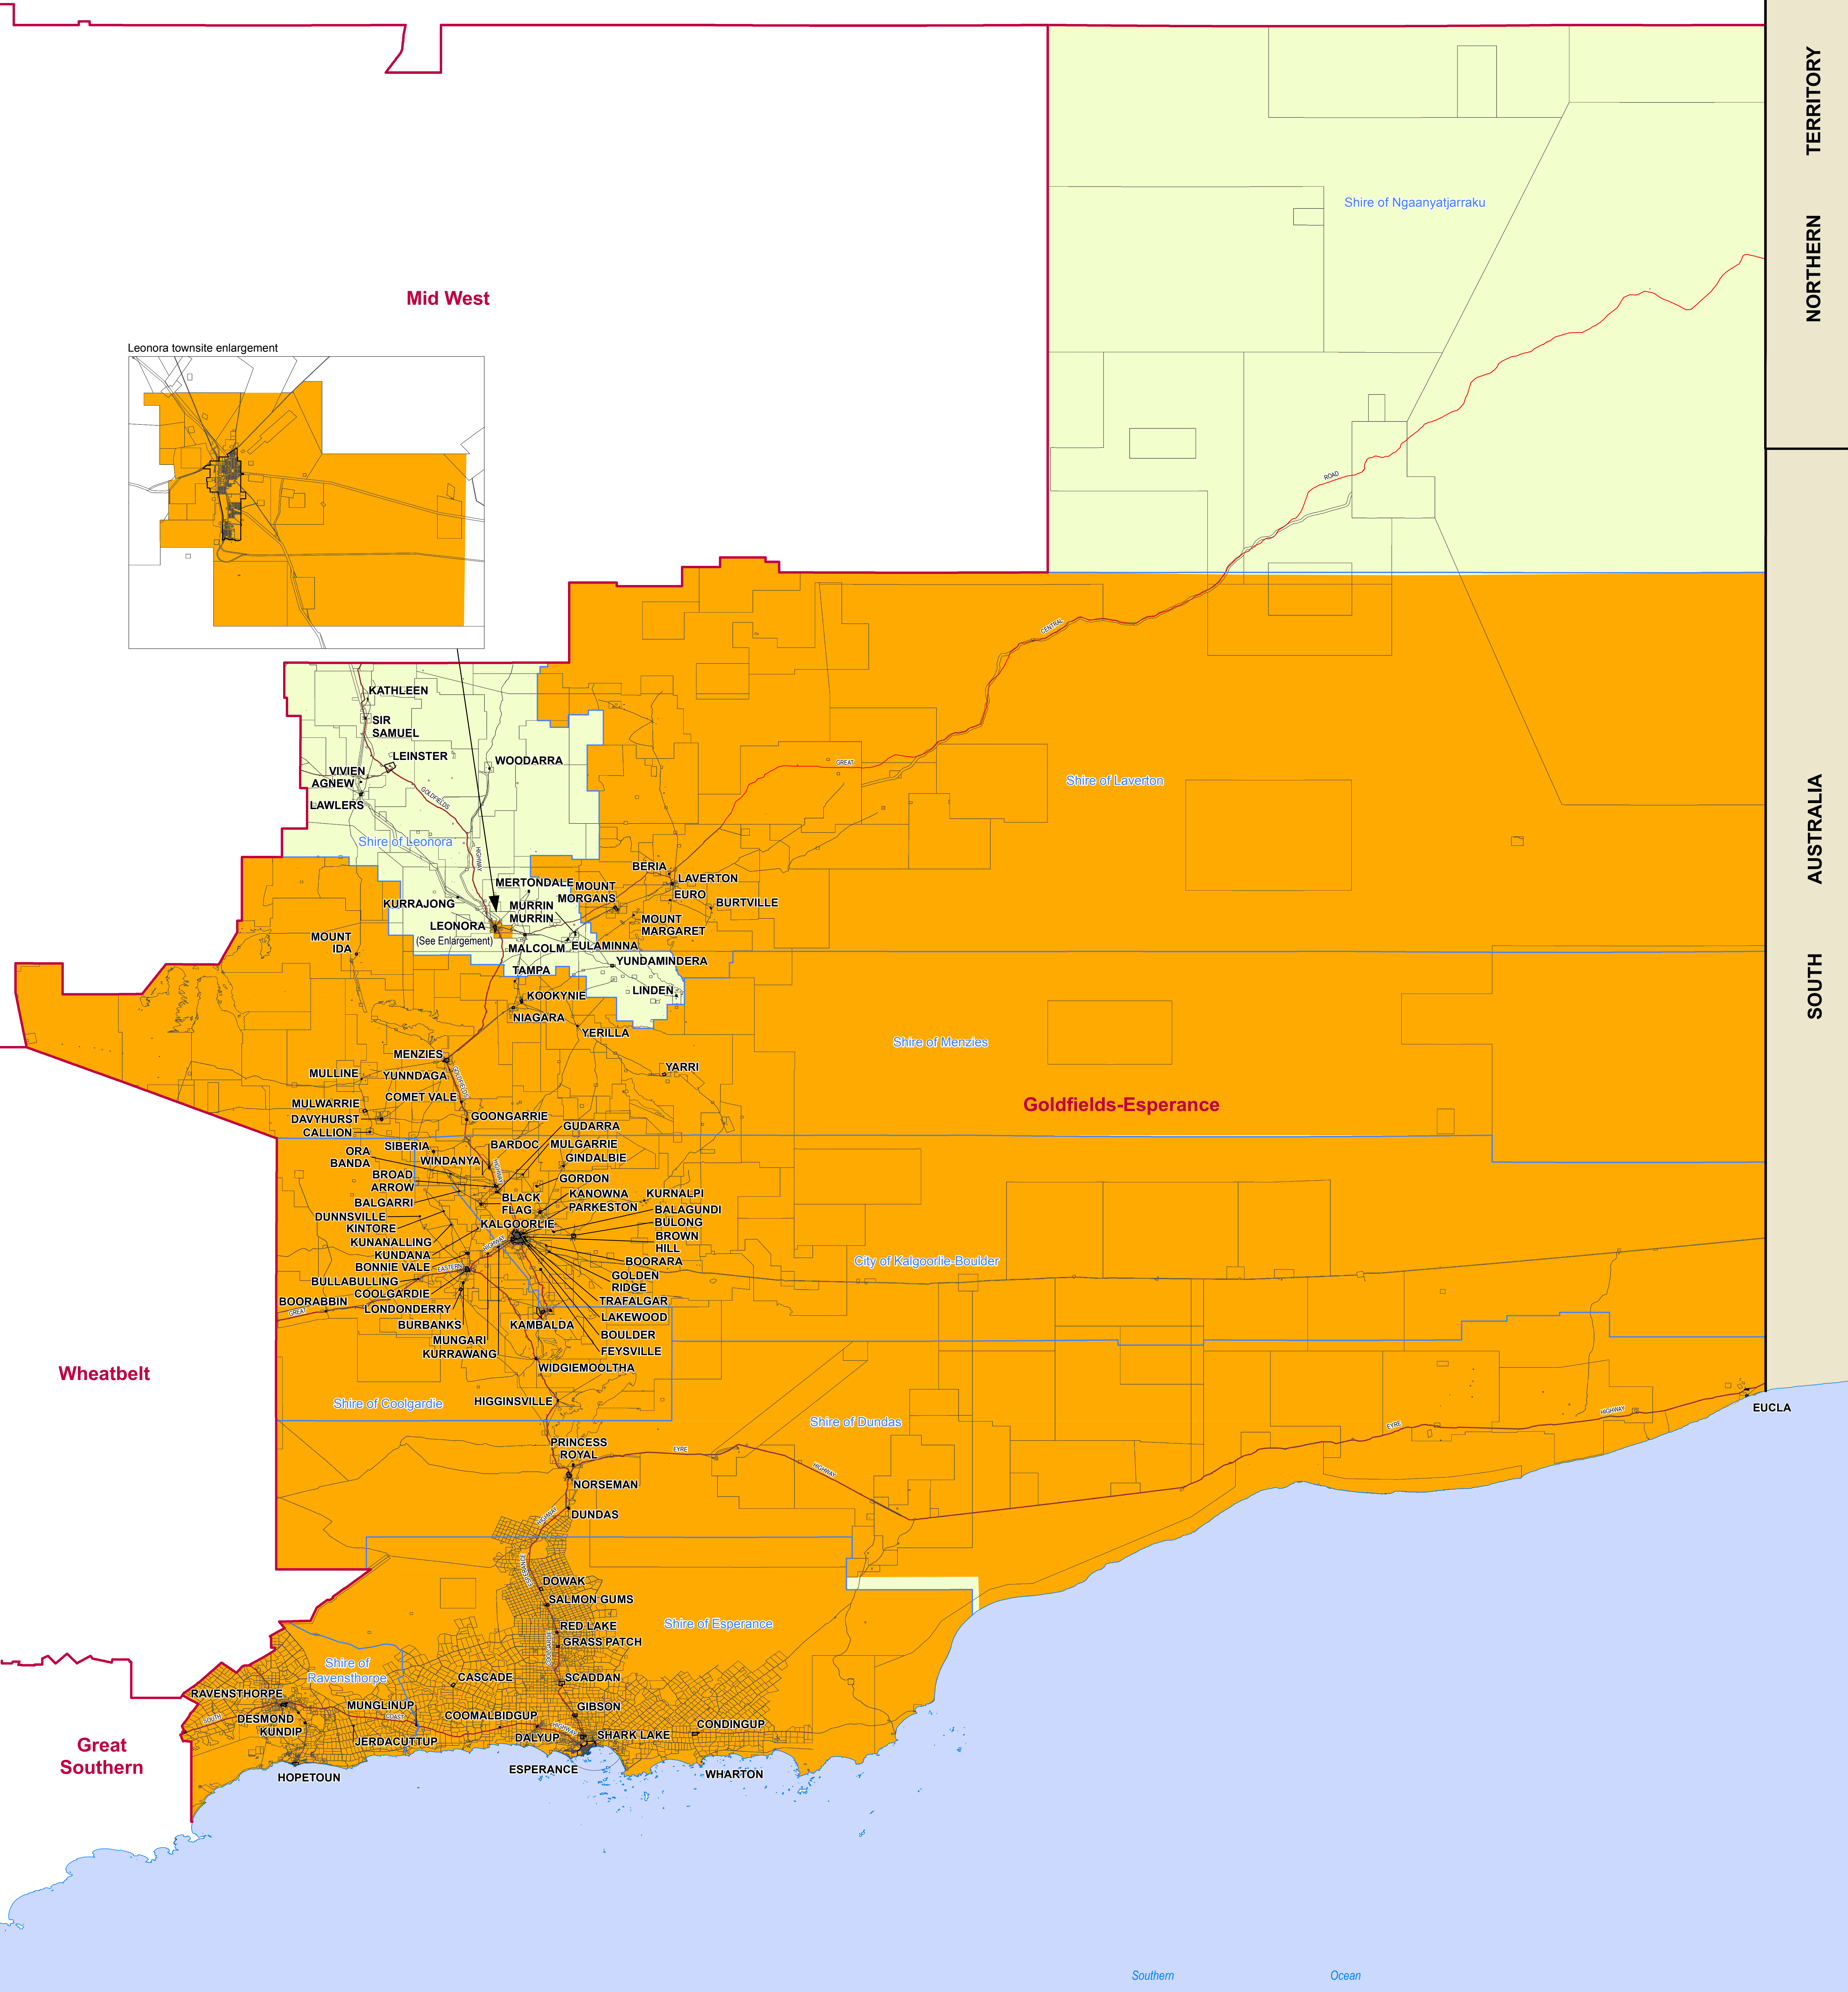

Index to map area

Department of Planning

Produced by Geospatial Planning Support
 Department of Planning WA, on behalf of the
 Western Australian Planning Commission
 Copyright © December 2015

WAs per page requests:
 State_MidRegion_BulkInfoAssets
 LPS_data_20151215_GoldfieldsEsperance.mxd

Base information supplied by
 Western Australian Land Information Authority
 11/10/2015

Legend

- Cadastrate
- Townsite
- Primary road
- Secondary road
- Local Planning Scheme extent
- Local government boundary
- Planning region boundary