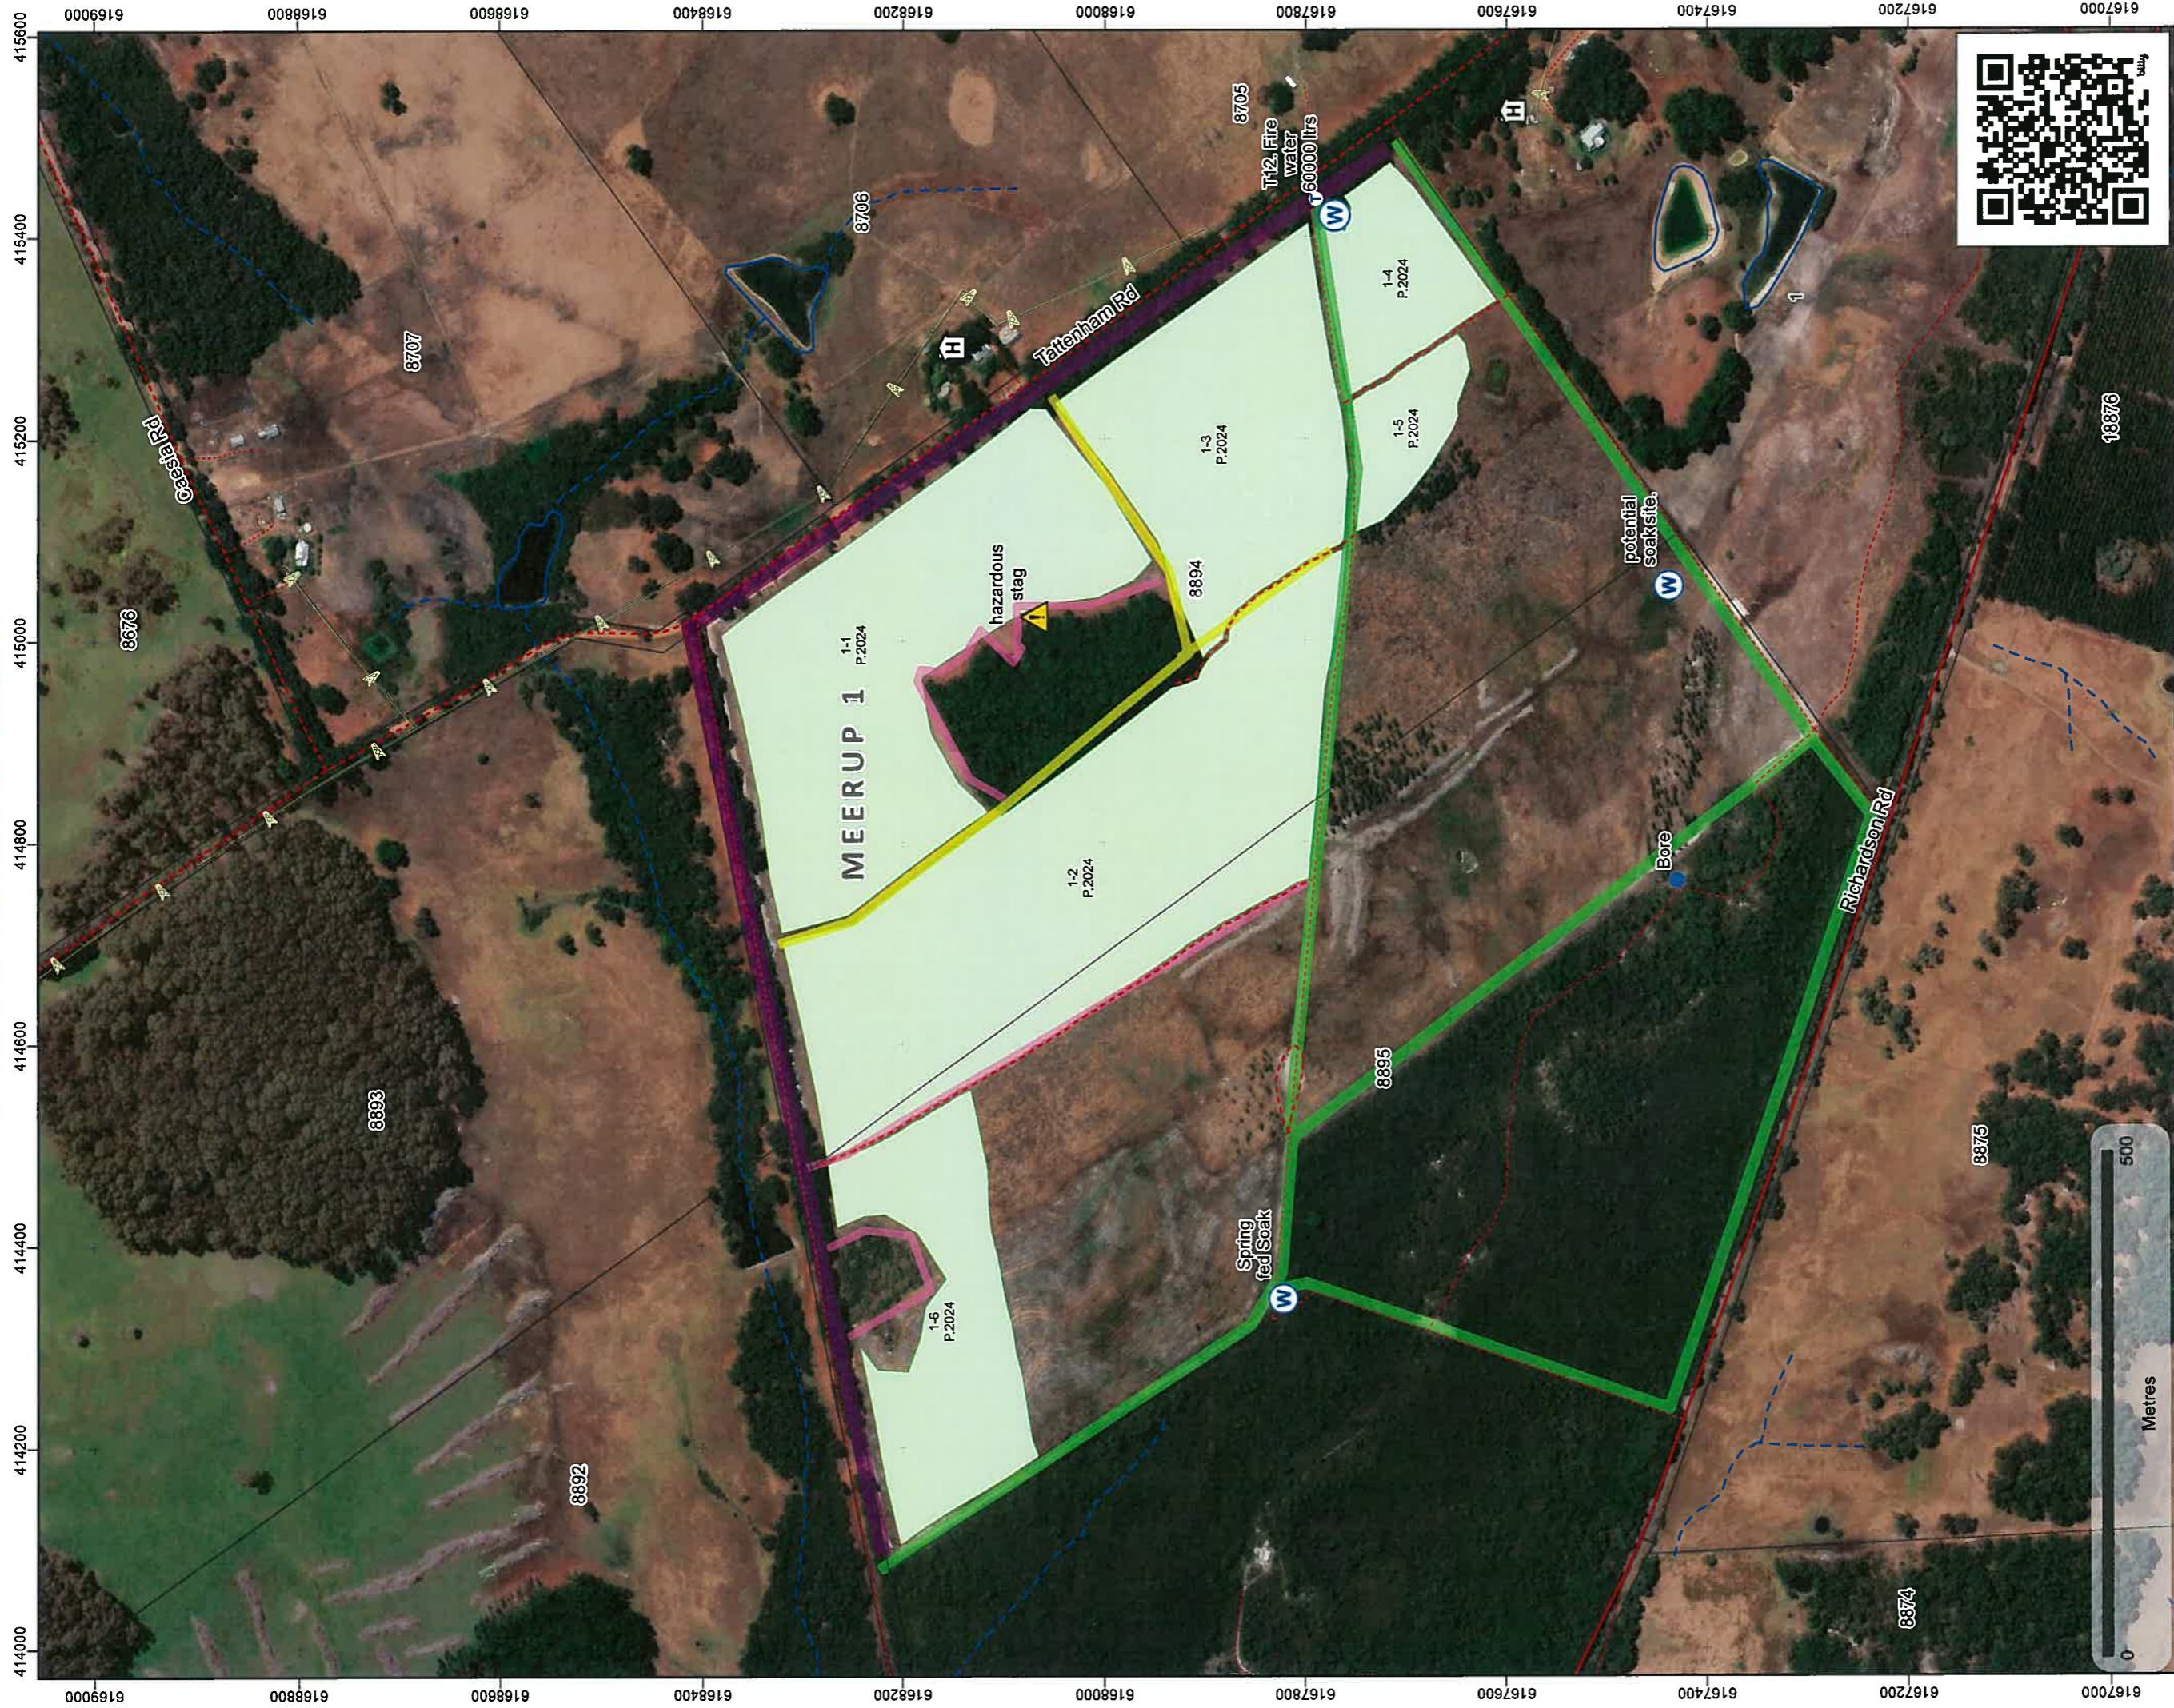

In case of emergency, Dial 000

Forest Products Commission
Initial Fire Response Map
Meerup 1 Plantation
Map 1 of 1
SHIRE OF MANJIMUP
DBCA District: DONNELLY
FPC Fire Duty Officer: 9725 5288