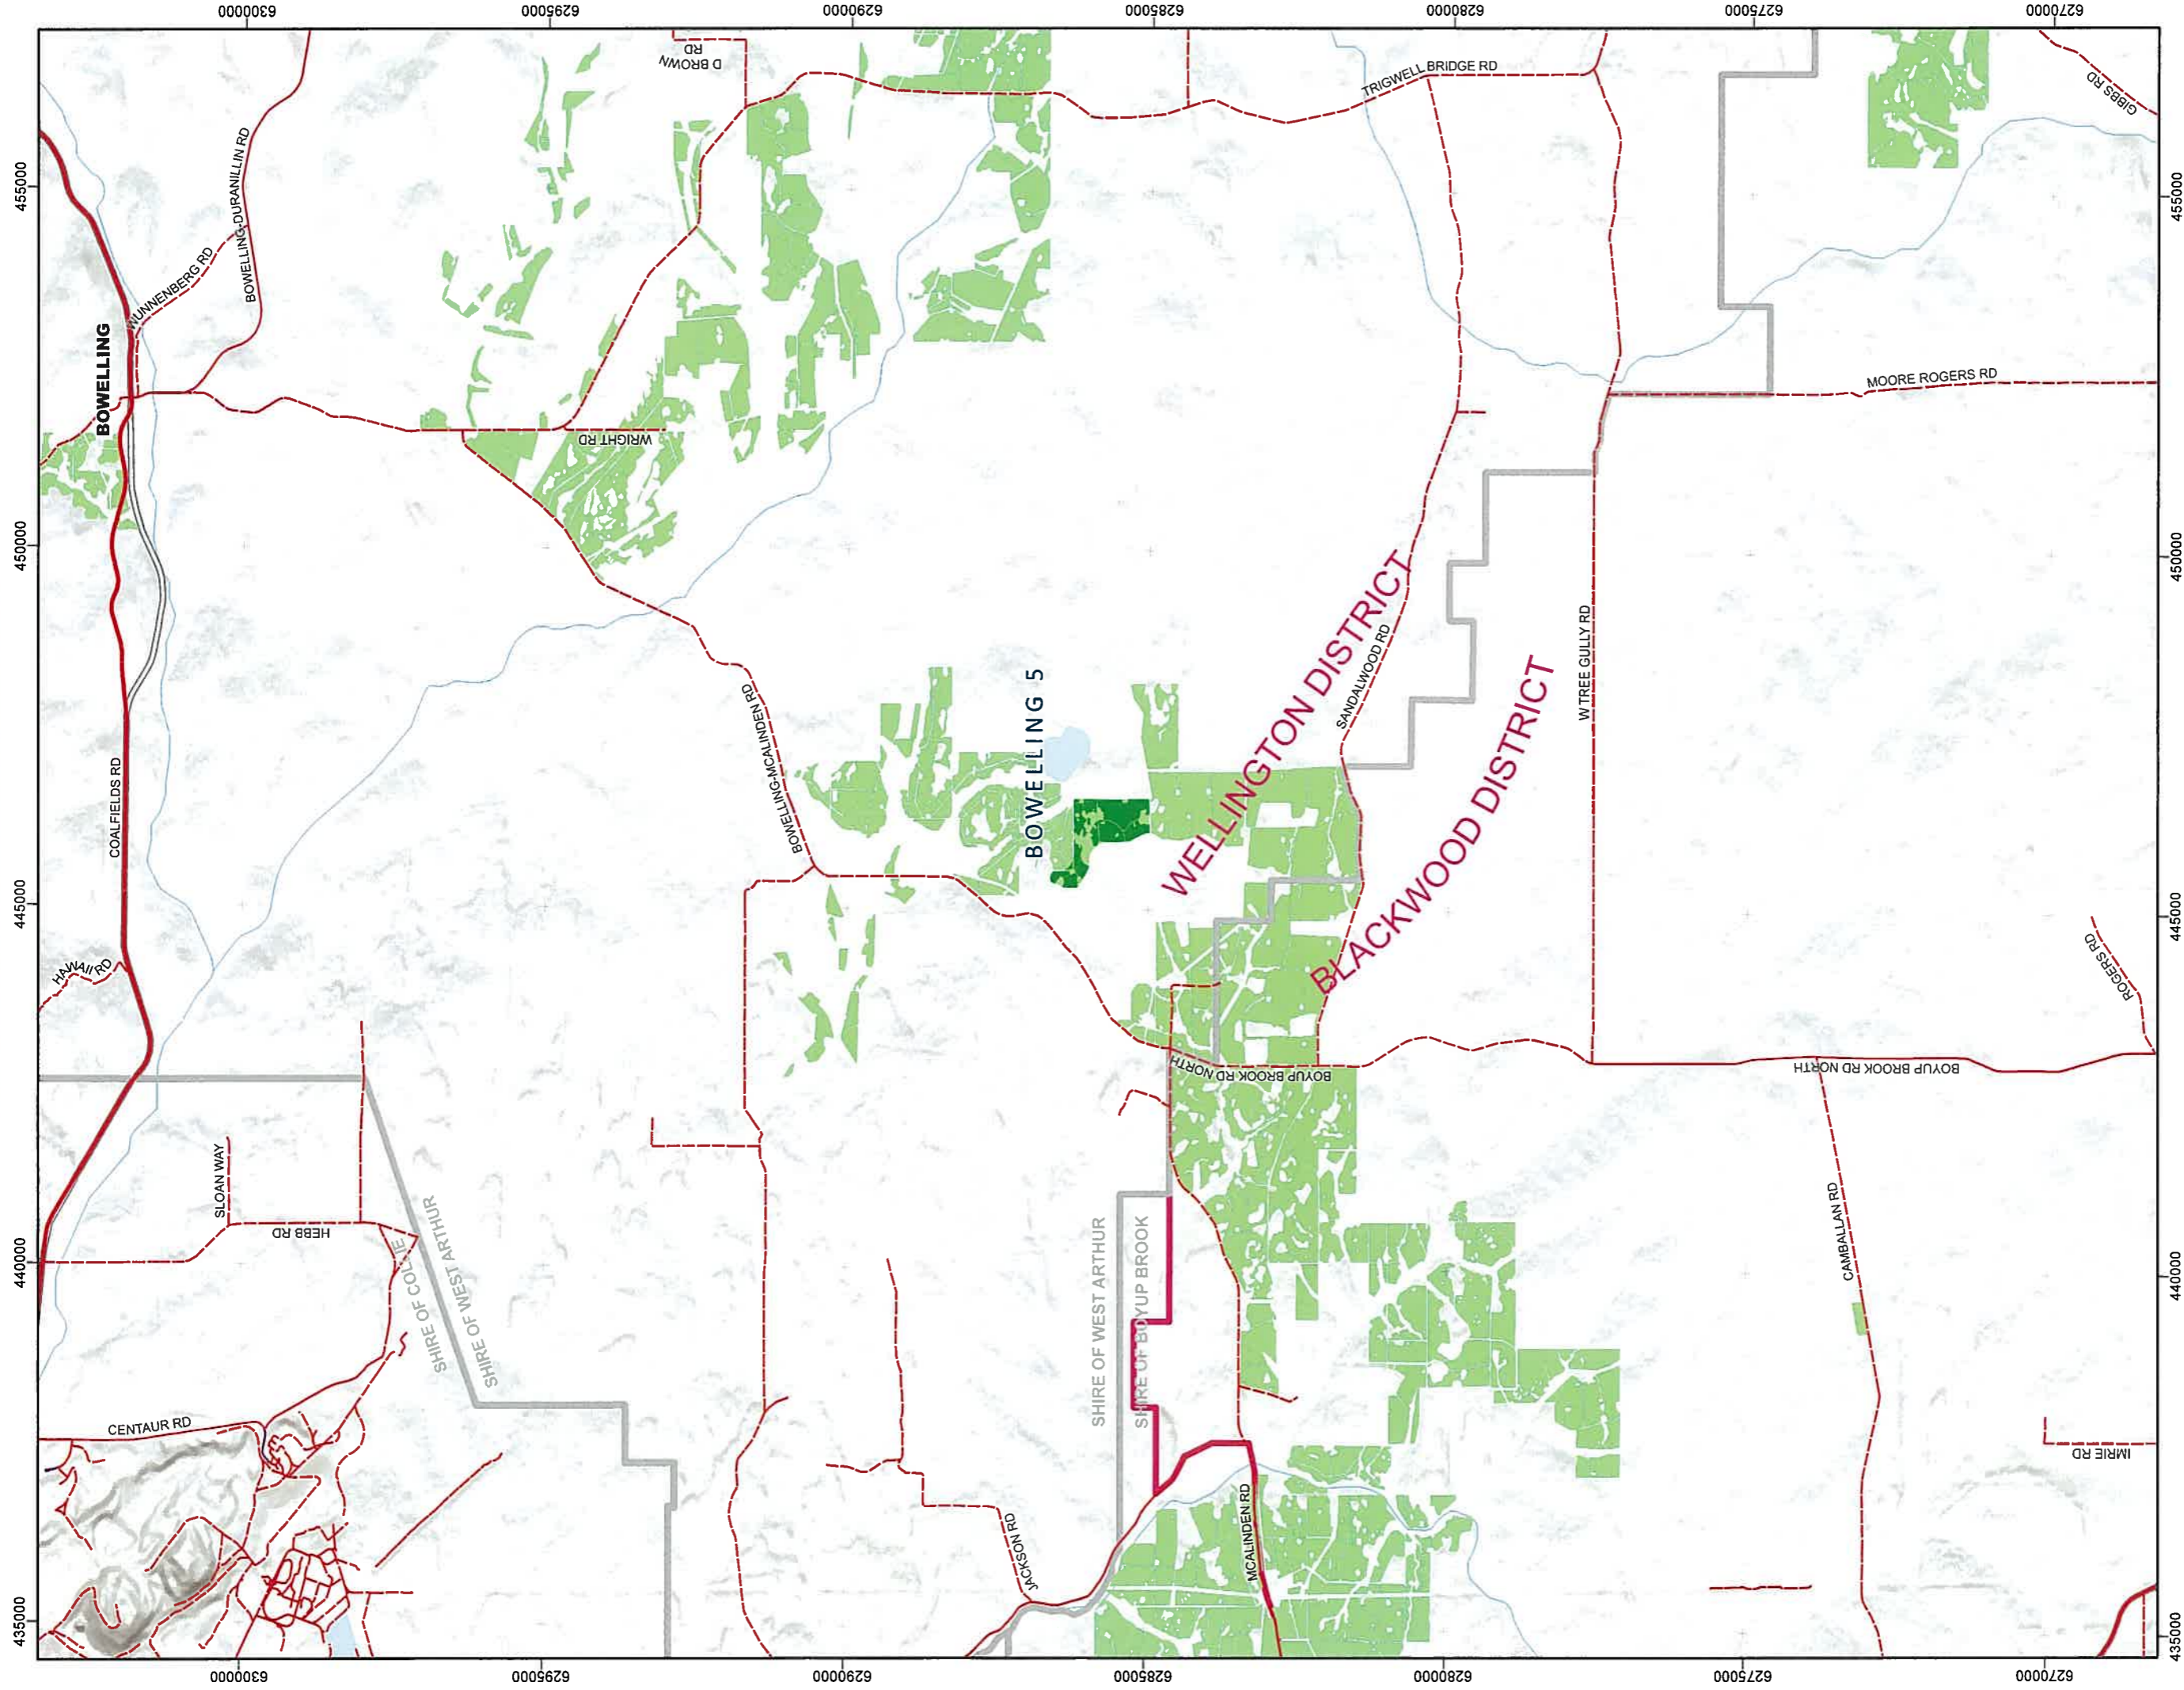

In case of emergency, Dial 000

Forest Products Commission
Initial Fire Response
Navigation Map

Bowelling 5 Plantation

FPC Fire Duty Officer: 9725 5288

03 Dec 2024 02:25 PM

The Forest Products Commission does not guarantee that this map is without flaw of any kind and disclaims all liability for error, loss or other consequence which may arise from relying on any information depicted.

fpc Forest Products Commission