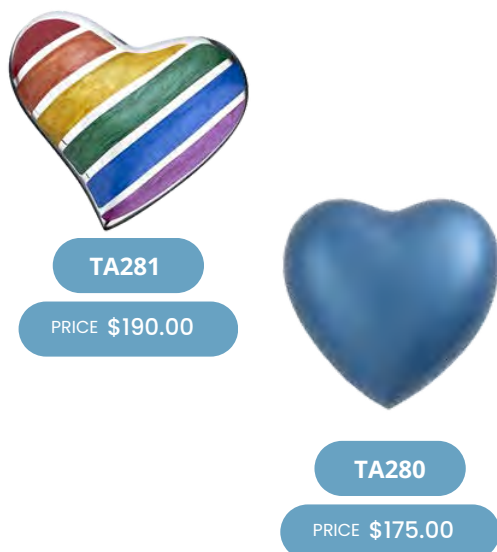

PRICE \$201.00

ARIA HEART KEEPSAKE

Size	Keepsake
Dimensions	L 6.6cm X W 7.6cm
Capacity	0.08L
Material	Brass
Opening	Base screw
Engravable	Yes
Included	Urn box

PRICE \$201.00

TA320 PM

TA320 SI

PEWTER MIDNIGHT HEART KEEPSAKE SPECKLED INDIGO HEART KEEPSAKE

Size	Keepsake
Dimensions	L 7cm x H 3cm x W 8cm
Capacity	0.04L
Material	Brass
Opening	Base screw
Engravable	Yes
Included	Urn box

PRICE \$188.00

TA358 OX

TA358 P

TA358 O

SATORI HEART KEEPSAKE

Size	Keepsake
Dimensions	L 7.4cm x W 6.9cm
Capacity	0.08L
Material	Brass
Opening	Base screw
Engravable	Yes
Included	Urn box

PRICE \$203.00

TA281

PRICE \$190.00

TA280

PRICE \$175.00

RAINBOW HEART KEEPSAKE MONTEREY HEART KEEPSAKE

Size	Keepsake
Dimensions	Rainbow: L 8.2cm x H 3.8cm x W 6.9cm Monterey: L 7.4cm x W 6.9cm
Capacity	Rainbow: 0.45L Monterey: 0.08L
Material	Brass
Opening	Base screw
Engravable	Yes
Included	Urn box