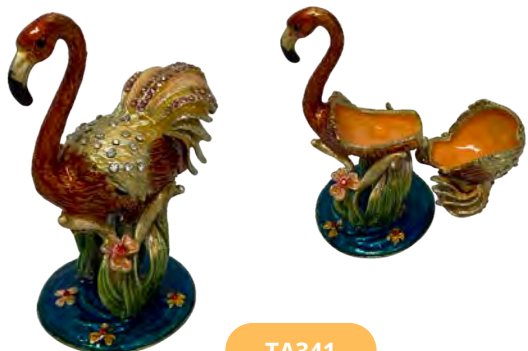

PRICE \$71.00

BLUE WHALE TRINKET KEEPSAKE

TA401

Size	Keepsake
Material	Zinc alloy and rhinestones
Dimensions	L 9 cm x H 5.5 cm x W 6 cm
Opening	Hinged lid

PRICE \$76.00

BLUE DOLPHIN TRINKET KEEPSAKE

TA361

Size	Keepsake
Material	Metal and crystal stones
Dimensions	L 14 cm x W 7 cm
Opening	Hinged lid

PRICE \$71.00

TRINKET KEEPSAKE

ESMERAL TURTLE TRINKET KEEPSAKE

TA344

Size	Keepsake
Material	Zinc alloy and rhinestones
Dimensions	L 9 cm x H 3 cm x W 9 cm
Opening	Hinged lid

PRICE \$84.00

TROPICAL PARROT TRINKET KEEPSAKE

TA359

Size	Keepsake
Material	Zinc alloy
Dimensions	H 10.5 cm x W 5.5 cm
Opening	Hinged lid

PRICE \$81.00

PINK FLAMING TRINKET KEEPSAKE

TA341

Size	Keepsake
Material	Metal, glass, stones
Dimensions	H 10.5 cm x W 8 cm
Opening	Hinged lid