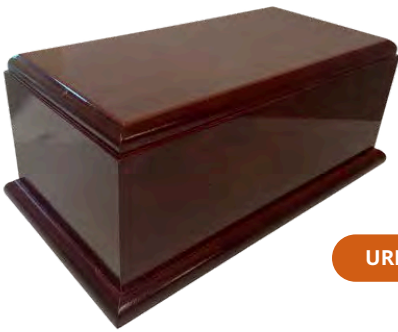

WOODEN URN ROSEWOOD

URN50

Size	Standard
Dimensions	H 12cm X W 33cm x D 17cm
Material	MDF covered in a Rosewood colour paper veneer
Opening	Screws in base

PRICE $315.00