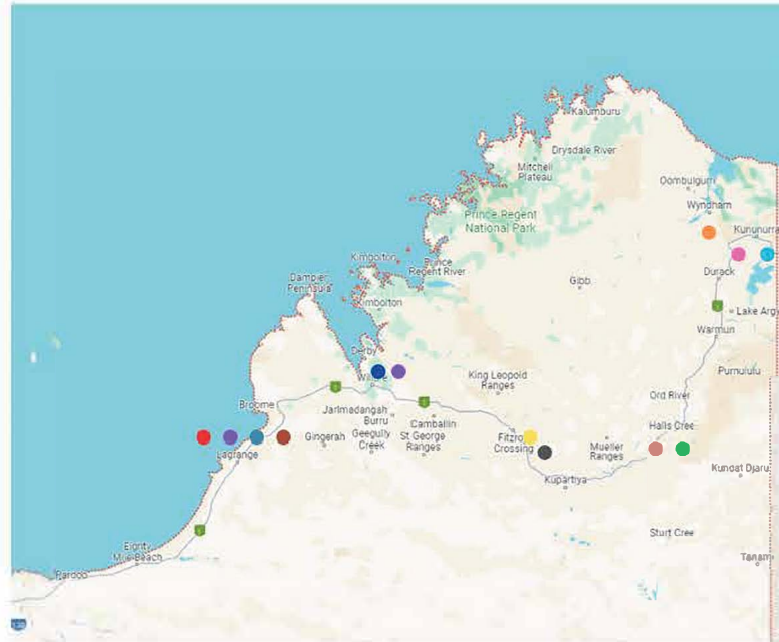

KIMBERLEY JUVENILE JUSTICE STRATEGY (KJJS)

West Kimberley

Broome Youth and Families Hub
Youth drop in center, transportation assistance, school holiday activities and Skills 4 Life
38 Blackman Street, Broome - 9193 6391

Aboriginal Legal Service of WA
Youth Engagement Program (YEP -WK)
Unit 2/45 Carnarvon Street, Broome - 9192 1189

EC-West/Kullarri Regional Communities Indigenous Corporation
Ngurra Buru - Immediate Response Night Space
9 Haynes Street, Broome - 9194 1900

Emama Nguda Aboriginal Corporation
Derby Youth Night Patrol and Hoops After Dark and Budulah Binar Cultural Sporting Exchange
4 Swain Street, Derby - 9193 1600

Kimberley Aboriginal Law and Cultural Centre
Yiriman Project
Great Northern Highway, Fitzroy Crossing - 9191 5317

Marra Worra Worra Aboriginal Corporation
Youth Connexion Night Patrol and Night Valley Ballers
158 Great Northern Highway, Fitzroy Crossing - 9193 0600

North Regional TAFE - Broome Campus
Young and Deadly alternative learning program for males
68 Cable Breach Road E, Djugun - 1300 996 573

- SERVICE DELIVERY MAP -

- - Broome Youth and Families Hub
- - Aboriginal Legal Service of WA
- - Kullarri Regional Communities Indigenous Corporation
- - North Regional TAFE - Broome campus
- - Emama Nguda Aboriginal Corporation
- - Kimberley Aboriginal Law and Cultural Centre
- - Marra Worra Worra Aboriginal Corporation
- - Shire of Halls Creek
- - Kimberley Language Resource Centre
- - Wyndham Youth Aboriginal Corporation
- - Kununurra Waringarri Aboriginal Corporation
- - North Regional TAFE - Kununurra campus

East Kimberley

Kununurra Waringarri Aboriginal Corporation
Structured youth activities
2229 Speargrass road, Kununurra - 9168 1528

Shire of Halls Creek
Youth engagement night patrol (YENO) and On-Track
2 Hall Street, Halls Creek - 9168 6007

Wyndham Youth Aboriginal Corporation
Structured activities, case management and night patrol
17 Great Northern Highway, Wyndham - 9161 1712

North Regional TAFE - Kununurra Campus
Young and Deadly Munga's alternative learning program for females
79 Coolibah Drive, Kununurra - 9168 0888

Kimberley Language Resource Centre
Language based justice program for females
LOT 158 Terone Street, Halls Creek - 9168 6005

KJJS Contact Details:
kjjs@justice.wa.gov.au
Jon Ellis : 0473 557 185
Amy Jarvie : 0499 841 861
Kristy Chapman : 0499 865 833
Sophia Hunter: 0458 544 356

www.wa.gov.au/organisation/department-of-justice/kimberley-juvenile-justice-strategy