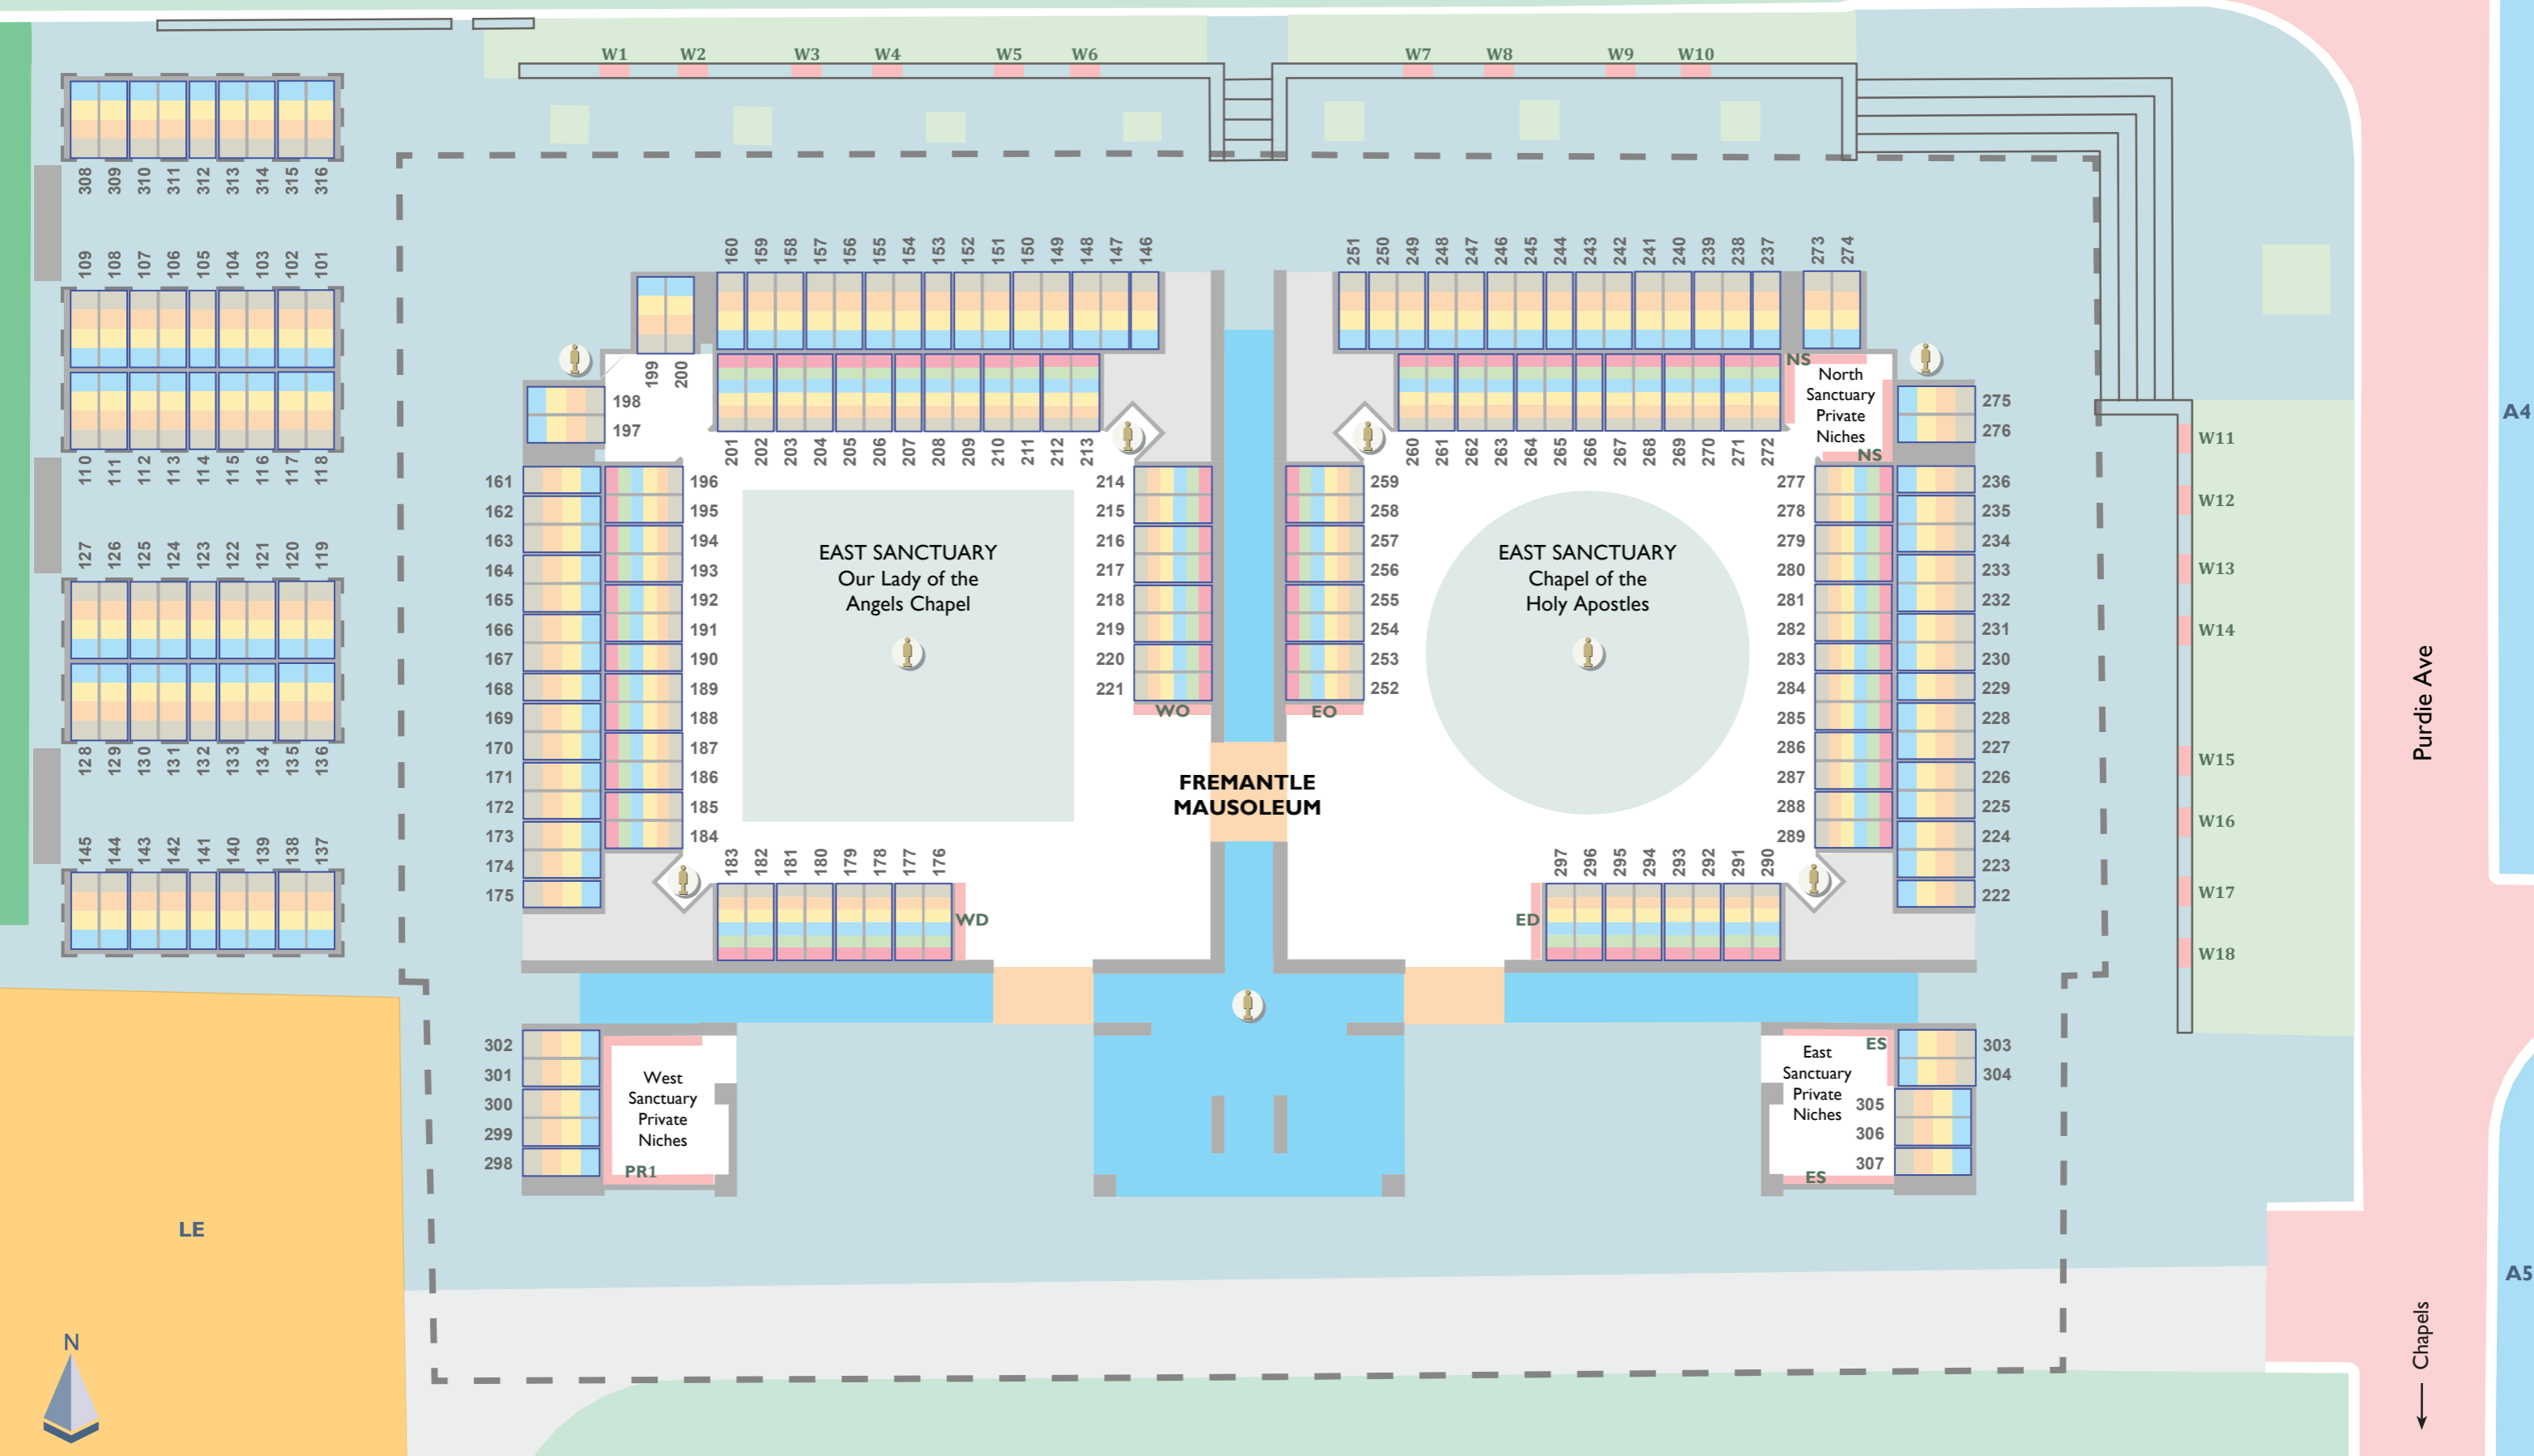

FREMANTLE CEMETERY

← Administration

Samson Ave

MAP 8

FREMANTLE MAUSOLEUM

CRYPT LAYOUT

F	PEACE LEVEL	-	Top Crypt (Chapel Only)
E	SANCTUARY LEVEL	-	2nd Top Crypt (Chapel Only)
D	HEAVEN LEVEL	-	Top Crypt
C	EYE LEVEL	-	2nd Top Crypt
B	HEART LEVEL	-	2nd Bottom Crypt
A	PRAYER LEVEL	-	Bottom Crypt

MAP SYMBOLS

AA	Memorial Niche Wall
	Statue
	Water Feature

METROPOLITAN CEMETERIES BOARD

Police: 131 444