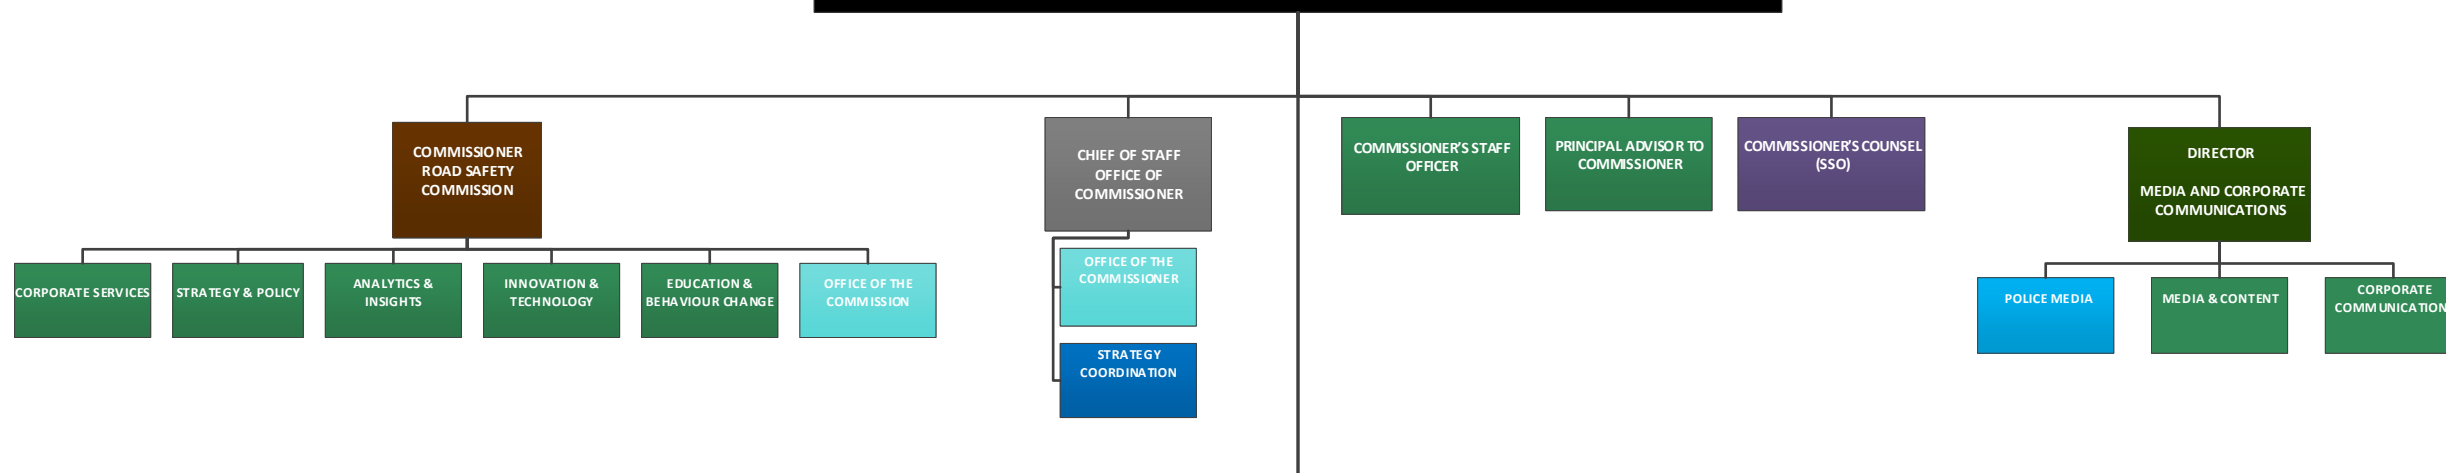

WESTERN AUSTRALIA POLICE FORCE

- COMMISSIONER
- ROAD SAFETY COMMISSIONER
Formally reports to the Minister for Police; Road Safety
- DEPUTY COMMISSIONER
- EXECUTIVE DIRECTOR
- SOLICITORS
- ASSISTANT COMMISSIONER
- COMMANDER
- DIRECTOR/CIO (CLASS 1)
- DIRECTOR (LEVEL 9)
- SUPERINTENDENT
- ASSISTANT DIRECTOR (LEVEL 8)
- INSPECTOR
- MANAGER (LEVEL 7)

COMMISSIONER OF POLICE

EXECUTIVE DIRECTOR

DEPUTY COMMISSIONER

DEPUTY COMMISSIONER