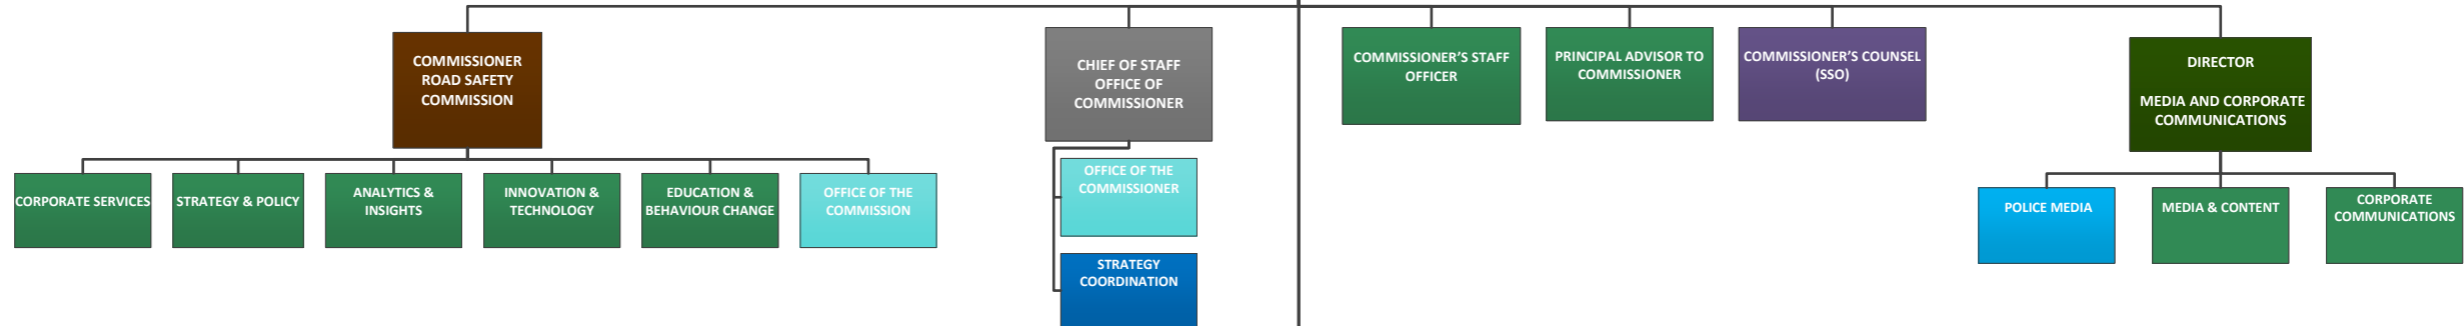

# WESTERN AUSTRALIA POLICE FORCE

- COMMISSIONER
- ROAD SAFETY COMMISSIONER  
*Formally reports to the Minister for Police; Road Safety*
- DEPUTY COMMISSIONER
- EXECUTIVE DIRECTOR
- SOLICITORS
- ASSISTANT COMMISSIONER
- COMMANDER
- DIRECTOR/CTO (CLASS 1)
- DIRECTOR (LEVEL 9)
- SUPERINTENDENT
- ASSISTANT DIRECTOR (LEVEL 8)
- INSPECTOR
- MANAGER (LEVEL 7)

## COMMISSIONER OF POLICE

## EXECUTIVE DIRECTOR